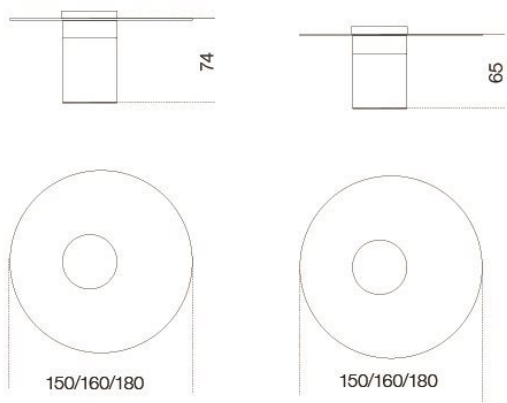

Table with 15mm transparent tempered glass top. Black open pore or rust lacquered wooden base. Bright brass, hand burnished brass, coppered brass or black chromed metal parts. Removable tray.

Dimensioni / Sizes

Cm

Ø 150 x 74

Ø 160 x 74

Ø 180 x 74

Ø 150 x 65 Lounge

Ø 160 x 65 Lounge

Ø 180 x 65 Lounge

Inches

Ø 59¼" x 29¼"

Ø 63" x 29¼"

Ø 71" x 29¼"

Ø 59¼" x 25¾" Lounge

Ø 63" x 25¾" Lounge

Ø 71" x 25¾" Lounge

Cristallo / Glass

Extralight