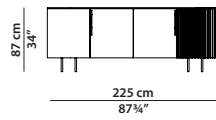

MADE IN ITALY

PLISSÉ Draga & Aurel

225 x 46 h87

Mobile basso. Low cabinet.

280 x 46 h87

Mobile basso. Low cabinet.

131 x 49 h194

Mobile alto. High cabinet.