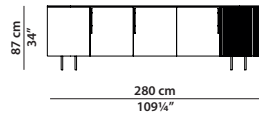

MADE IN ITALY

PLISSÉ Draga & Aurel

225 x 46 h87

Mobile basso. Low cabinet.

280 x 46 h87

Mobile basso. Low cabinet.

131 x 49 h194

Mobile alto. High cabinet.