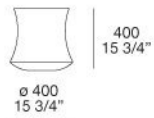

SOORI

SOO CHAN (2011)

TSO400