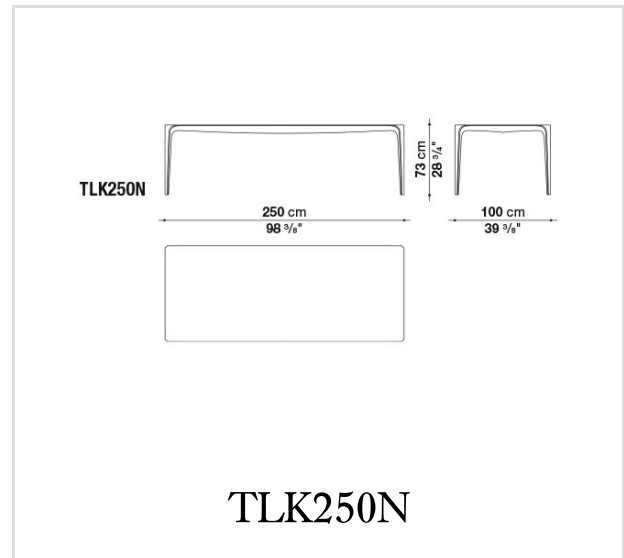


Link

TABLES

Jakob Wagner

Description

A single piece, moulded and continuous, with no joints, exploits the properties of Cristalplant® to achieve a very smooth and soft material effect. Available only in one colour, blinding bright white.

Technical information

Top and legs:

white Cristalplant Outdoor® (natural mineral filler of phosphate of aluminium with polyester acrylate resin)

Technical drawings

B&B Italia reserves the right to make technological and aesthetic improvements to its models, including changes to the sizes and materials, without notice. The technical drawings do not define the details of the product. The measurements shown are indicative and may undergo changes. In particular, the dimensions relevant to the padded parts are subject to usage tolerances over time caused by the normal adjustment of the padding. For the specific information, please contact the dealer closest to you.