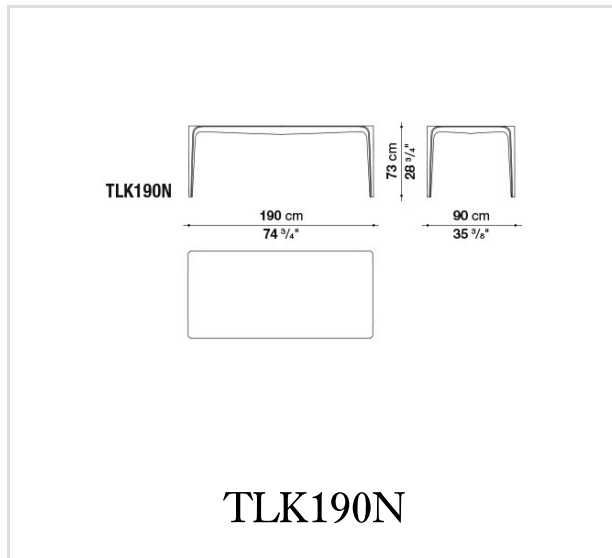


Link

TABLES

Jakob Wagner

Description

A single piece, moulded and continuous, with no joints, exploits the properties of Cristalplant® to achieve a very smooth and soft material effect. Available only in one colour, blinding bright white.

Technical information

Top and legs:

white Cristalplant Outdoor® (natural mineral filler of phosphate of aluminium with polyester acrylate resin)

Technical drawings

B&B Italia reserves the right to make technological and aesthetic improvements to its models, including changes to the sizes and materials, without notice. The technical drawings do not define the details of the product. The measurements shown are indicative and may undergo changes. In particular, the dimensions relevant to the padded parts are subject to usage tolerances over time caused by the normal adjustment of the padding. For the specific information, please contact the dealer closest to you.