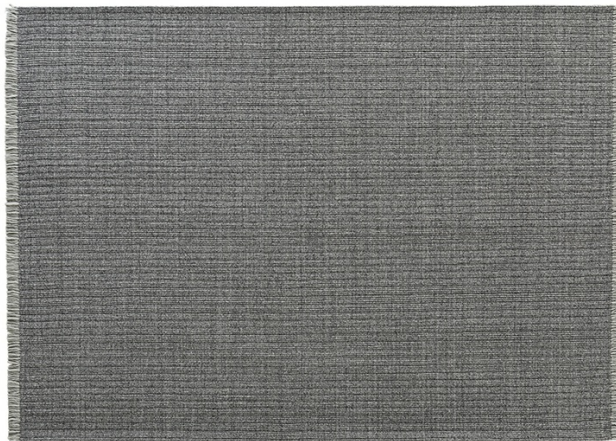

## Description

Carpet in 100% wool available in a rectangular version in three measures (cm 200 x 300 - cm 250 x 350 - cm 300 x 400) in grey, dark grey and black colours.

---