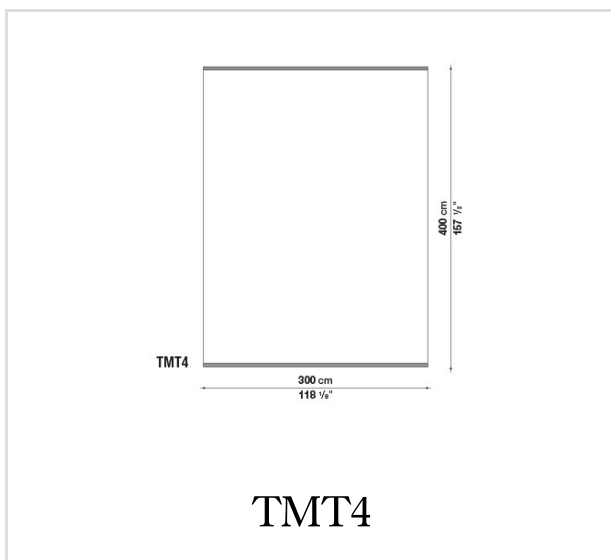

Technical drawings

B&B Italia reserves the right to make technological and aesthetic improvements to its models, including changes to the sizes and materials, without notice. The technical drawings do not define the details of the product. The measurements shown are indicative and may undergo changes. In particular, the dimensions relevant to the padded parts are subject to usage tolerances over time caused by the normal adjustment of the padding. For the specific information, please contact the dealer closest to you.