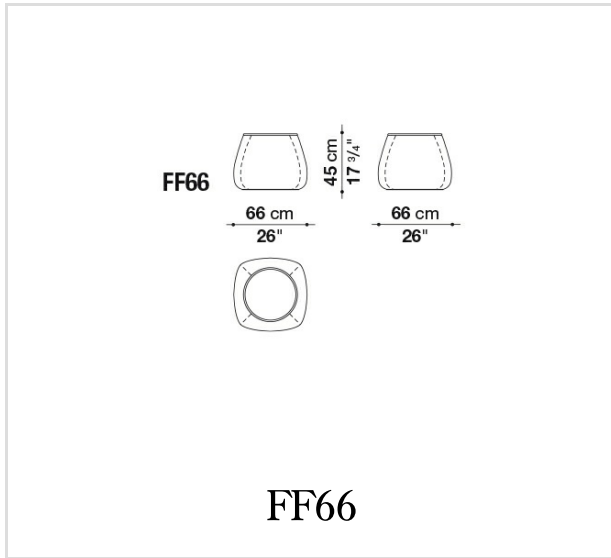

Technical information

Internal frame:

orange thermoplastic material

Internal frame upholstery:

flakes of polyurethane and PET, synthetic fibre cover

Tray:

chalk white painted, black painted or with burnished copper finish steel sheet

Cover:

fabric or leather

Technical drawings

B&B Italia reserves the right to make technological and aesthetic improvements to its models, including changes to the sizes and materials, without notice. The technical drawings do not define the details of the product. The measurements shown are indicative and may undergo changes. In particular, the dimensions relevant to the padded parts are subject to usage tolerances over time caused by the normal adjustment of the padding. For the specific information, please contact the dealer closest to you.