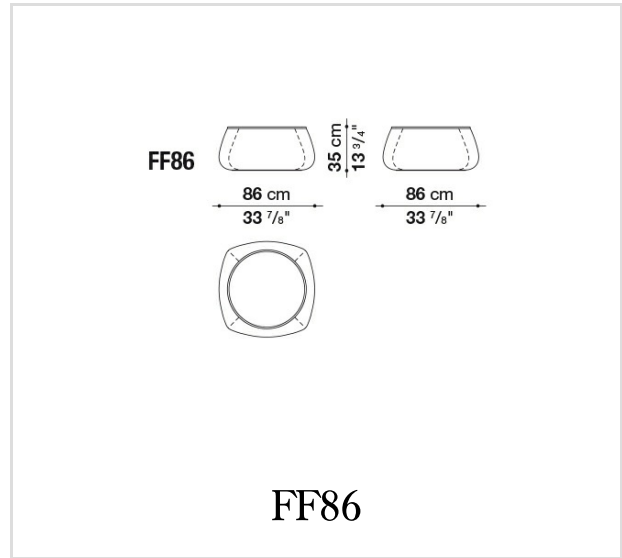

Technical information

Internal frame:

orange thermoplastic material

Internal frame upholstery:

flakes of polyurethane and PET, synthetic fibre cover

Tray:

chalk white painted, black painted or with burnished copper finish steel sheet

Cover:

fabric or leather

Technical drawings

B&B Italia reserves the right to make technological and aesthetic improvements to its models, including changes to the sizes and materials, without notice. The technical drawings do not define the details of the product. The measurements shown are indicative and may undergo changes. In particular, the dimensions relevant to the padded parts are subject to usage tolerances over time caused by the normal adjustment of the padding. For the specific information, please contact the dealer closest to you.