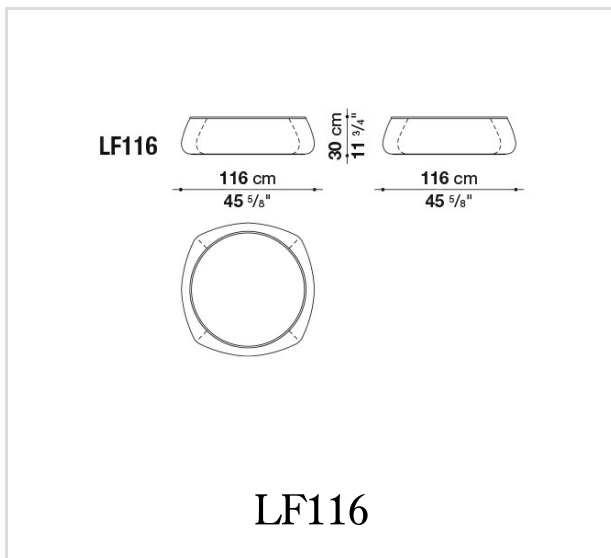

Technical information

Internal frame:

orange thermoplastic material

Internal frame upholstery:

flakes of polyurethane and PET, synthetic fibre cover

Tray:

chalk white painted, black painted or with burnished copper finish steel sheet

Cover:

fabric or leather

Technical drawings

B&B Italia reserves the right to make technological and aesthetic improvements to its models, including changes to the sizes and materials, without notice. The technical drawings do not define the details of the product. The measurements shown are indicative and may undergo changes. In particular, the dimensions relevant to the padded parts are subject to usage tolerances over time caused by the normal adjustment of the padding. For the specific information, please contact the dealer closest to you.