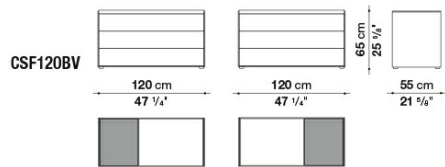

CSF120A

CSF120BV