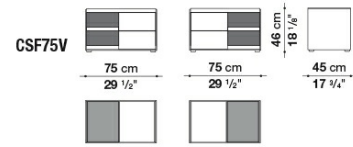

Technical drawings

CSF75

CSF75V