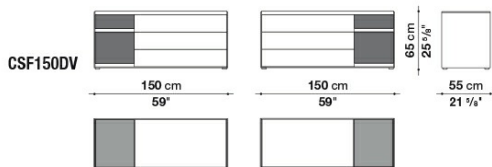

CSF150DV

B&B Italia reserves the right to make technological and aesthetic improvements to its models, including changes to the sizes and materials, without notice. The technical drawings do not define the details of the product. The measurements shown are indicative and may undergo changes. In particular, the dimensions relevant to the padded parts are subject to usage tolerances over time caused by the normal adjustment of the padding. For the specific information, please contact the dealer closest to you.