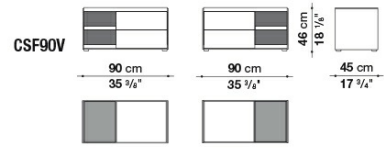

Section:

satin painted or glossy painted MDF wood fibre panel

Side and baseboard:

bronzed nickel painted HPL stratified laminate panel

Drawers frame:

panels in bronzed nickel painted MDF wood fibre, bottom in refined wood particles

Adjustable feet:

steel and plastic material

Technical drawings

CSF75

CSF75V

CSF75A

CSF75AV

CSF90