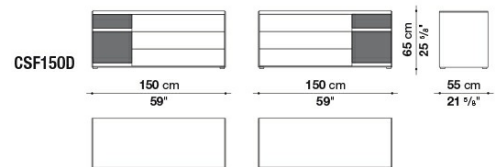

CSF120AV

CSF150D