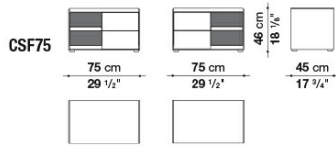

Technical drawings

CSF75