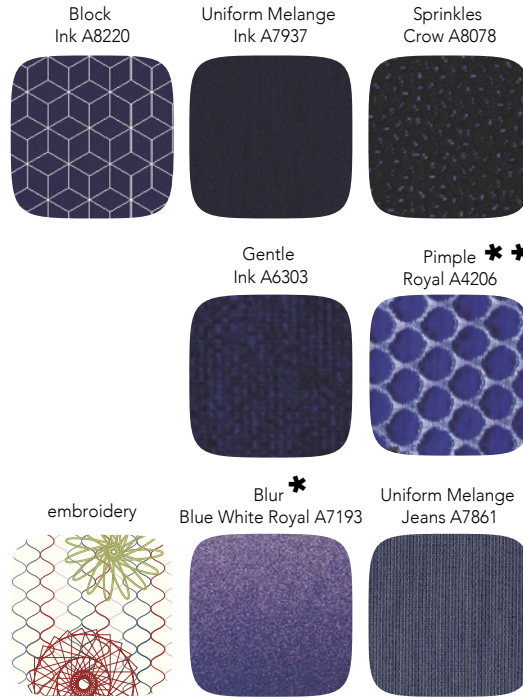

blue edition

cat. Z