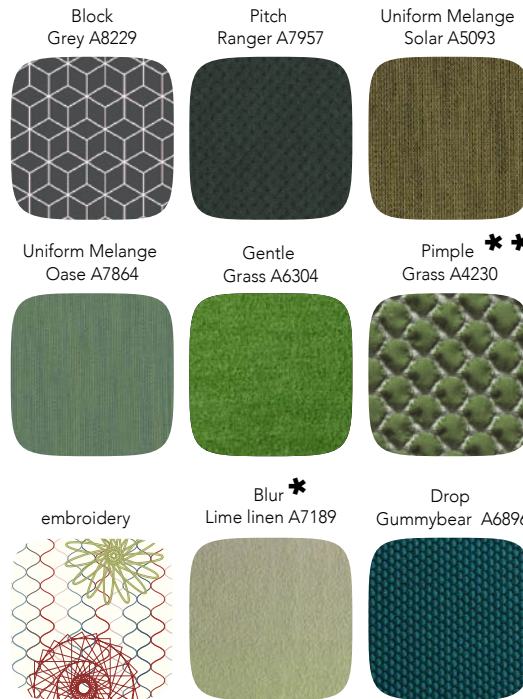

green edition

cat. Z