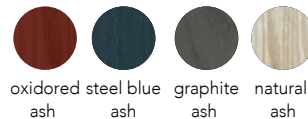

pillow textiles patchwork in the next fabric colour groups: red, blu, yellow, green

for all models you can combine the fabrics choosing between preselected color groups

## grey edition

cat. Z

## green edition

cat. Z

Birds A6761

Leaves A6762

\* only cushions and pillows Karmakoma and only Ariel Ayub e Marshmellow

\*\* only for Donut

wood finish