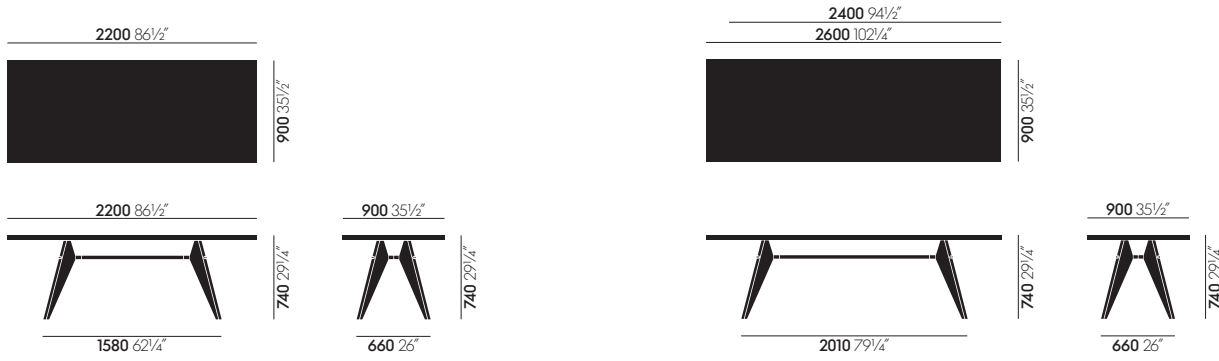

EM Table

Surfaces and colors

EM Table
(solid wood)

	70 natural oak solid, oiled		06 japanese red powder-coated (smooth)	
	75 american walnut solid, oiled		12 deep black powder-coated (smooth)	
	90 smoked oak solid wood, oiled		40 chocolate powder-coated (smooth)	
Table Top		Base		

EM Table
(HPL)

	06 japanese red		06 japanese red powder-coated (textured)		40 chocolate powder-coated (textured)
	49 ivory		12 deep black powder-coated (textured)		80 coffee powder-coated (textured)
	62 emerald		67 asphalt		35 basalt powder-coated (textured)
Table Top		Base			
					88 ecru powder-coated (textured)
					91 mint powder-coated (textured)