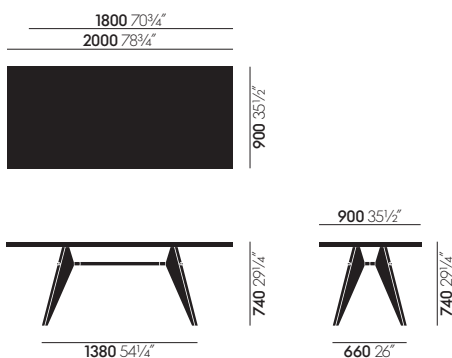

DIMENSIONS