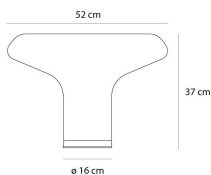

PRODUCT DATA SHEET

Lesbo

Body and diffuser in blown smoked Murano glass; base in polished metal.

Transparent
○

HALOQa60 Table

VF PG IP20

| W | Dimensions | Luminous Flux (lm) | Color | Code | Product name |
|------|------------|--------------------|-------|----------|--------------|
| 70 W | H 3.7 cm | 1180 lm | ○ | 0054010A | Lesbo |