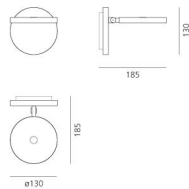

### Demetra Faretto

Base, head and arms in painted aluminium. Adjustable arms and head.

Grey ●    Titanium ●    White ○

LEDWall

**IP20**

W	Dimensions	Luminous Flux (lm)	Color	Code	Product name
9,5 W	H 13 cm	392 lm	●	<b>1731010A</b>	<b>Demetra LED grey</b>
			●	<b>1730010A</b>	<b>Demetra LED grey with switch</b>
			●	<b>1731030A</b>	<b>Demetra LED titanium</b>
			●	<b>1730030A</b>	<b>Demetra LED titanium with switch</b>
			○	<b>1731020A</b>	<b>Demetra LED white</b>
			○	<b>1730020A</b>	<b>Demetra LED white with switch</b>