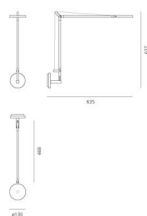

PRODUCT DATA SHEET

Demetra Wall

Base, head and arms in painted aluminium. Adjustable arms and head.

Grey
 Titanium
 White

LEDWall

IP20

W	Weight	Luminous Flux (lm)	Color	Code	Product name
9,5		392 lm	●	1735010A	Demetra wall LED grey
W			●	1734010A	Demetra wall LED grey
			●	1735030A	Demetra wall LED titanium
			●	1734030A	Demetra wall LED titanium
			○	1735020A	Demetra wall LED white
			○	1734020A	Demetra wall LED white

Artemide

Demetra WallLED	LED	luminaire
Power	9.5 W	9,5 W
Flux		392 lm
CCT	3000 K	3000K
CRI		
Color Tolerance		
Service Life		
Efficiency		85%
Efficacy		41.3 lm/W

Accessories

		Code
	DEMETRA SUPPORTO W GRO	1742010A
	DEMETRA SUPPORTO W BCO	1742020A
	DEMETRA SUPPORTO W TITANIO	1742030A