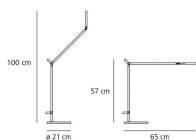

PRODUCT DATA SHEET

Demetra Table

Base, head and arms in painted aluminium. Adjustable arms and head.

Grey ● Titanium ● White ○

LEDTable Only body

CCC F PG IP20

W	Dimensions	Luminous Flux (lm)	Color	Code	Product name
9,5 W	H 57 cm	392 lm	●	1734010A	Demetra LED grey anthracite tavolo - Body
			●	1735010A	Demetra LED grey with sensor
			○	1734020A	Demetra LED white - Body
			○	1735020A	Demetra LED white with sensor
			●	1734030A	Demetra LED titanium
			●	1735010A	Demetra LED titanium with sensor