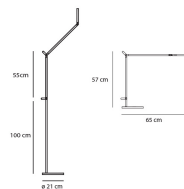

### Demetra Floor

- Grey  
●
- Grey Anthracite  
●
- Titanium  
●
- Titanium  
●
- White  
○

LEDFloor Dimmerabile

⊕ IP20

W	Weight	Luminous Flux (lm)	Color	Code	Product name
9,5		392lm	●	1735010A	Demetra grey - Movement Detector
W			●	1734010A	Demetra grey
			○	1734020A	Demetra White
			○	1735020A	Demetra white - Movement Detector
			●	1735030A	Demetra titanium - Movement Detector
			●	1734030A	Demetra titanium