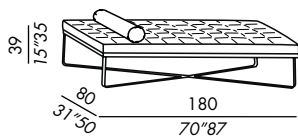

LOLYTA

2008

- pouf - day bed non sfoderabili
- basamento in metallo verniciato nero opaco
- cuscino in poliuretano con finitura trapuntata non sfoderabile
- rullo in piuma supportata per day bed

- ottomans - day bed with fixed cover
- base in metal black matt varnished
- cushion in polyurethane with fixed quilted cover
- bolster in reinforced feathers for day bed

- Hocker - Day Bed mit festem Bezug
- Gestell aus Metall schwarz matt lackiert
- Sitzkissen aus PU-Schäumen mit gestepptem Festbezug
- Rollen Polsterdaune für Day Bed

- pouf - day bed non déhoussables
- base en métal verni noir mate
- coussin en polyuréthane avec housse matelassée non déhoussable
- coussin rouleau en plumes renforcées pour day bed

- poufs - day bed con revestimiento fijo
- base en metal barnizado color negro
- cojín asiento en poliuretano, con funda acolchada y respunteada (fija)
- cojín rulo en pluma soportada para day bed

day bed