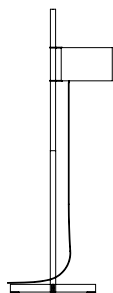

## TMM

Miguel Milá, 1961

Floor lamp

The most celebrated piece by one of the masters of Spanish design, the TMM is an exquisite demonstration of formal serenity and functional efficiency. A cross-shaped base supports a square shaft that becomes circular in the middle, allowing the shade to be moved up and down. A true manifesto of Barcelona's industrial design scene.

### GENERAL DESCRIPTION

Cherry, wenge, beech, walnut or natural oak wood structure.  
Height-adjustable lampshade in white (optional upper diffuser in white translucent engineering plastic) or beige cardboard. It is delivered with cable, bulb socket and fastening system to the structure.  
Electric cable length: 4 m / 157.4".