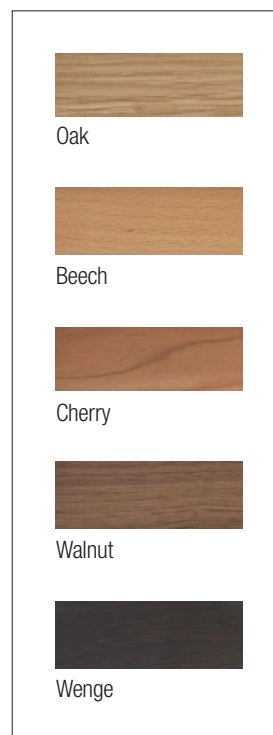

APPROXIMATE WEIGHT (unpacked)

4 kg / 8.8 lb

REGULATIONS

CE

IP 20

UNE-EN 60598

UNE-EN 55015

UNE-EN 60529

Non-class 2

Dry location only

UL-153

E-352592

MAINTENANCE

Clean with a smooth cloth. It is advised not to use any ammonia, solvent or abrasive products.

OTHERS

The lamp are delivered in different packets.
The assembly instructions are delivered with the product.