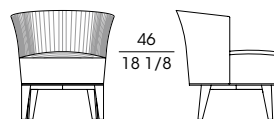

SF 60912
Poltrona in faggio trapuntata righe
Armchair in beech wood stripes quilting
cm 65 x 76 x h 80
in 25 5/8 x 29 7/8 x h 31 7/8