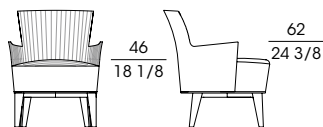

**SF 60900**  
Poltrona in faggio  
Armchair in beech wood  
cm 66 x 76 x h 82  
in 26 x 29 7/8 x h 32 1/4

**SF 60901**  
Poltrona in faggio esterno pelle  
Armchair in beech wood external leather  
cm 66 x 76 x h 82  
in 26 x 29 7/8 x h 32 1/4

**SF 60902**  
Poltrona in faggio trapuntata righe  
Armchair in beech wood stripes quilting  
cm 66 x 76 x h 82  
in 26 x 29 7/8 x h 32 1/4

**SF 60910**  
Poltrona in faggio  
Armchair in beech wood  
cm 65 x 76 x h 80  
in 25 5/8 x 29 7/8 x h 31 7/8

**SF 60911**  
Poltrona in faggio esterno pelle  
Armchair in beech wood external leather  
cm 65 x 76 x h 80  
in 25 5/8 x 29 7/8 x h 31 7/8

**SF 60912**  
Poltrona in faggio trapuntata righe  
Armchair in beech wood stripes quilting  
cm 65 x 76 x h 80  
in 25 5/8 x 29 7/8 x h 31 7/8

**SF 60920**  
Poltrona in faggio  
Armchair in beech wood  
cm 65 x 76 x h 82  
in 25 5/8 x 29 7/8 x h 32 1/4

**SF 60921**  
Poltrona in faggio esterno pelle  
Armchair in beech wood external leather  
cm 65 x 76 x h 82  
in 25 5/8 x 29 7/8 x h 32 1/4