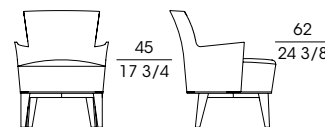

**SF 60900**  
Poltrona in faggio  
Armchair in beech wood  
cm 66 x 76 x h 82  
in 26 x 29 7/8 x h 32 1/4

**SF 60901**  
Poltrona in faggio esterno pelle  
Armchair in beech wood external leather  
cm 66 x 76 x h 82  
in 26 x 29 7/8 x h 32 1/4

**SF 60902**  
Poltrona in faggio trapuntata righe  
Armchair in beech wood stripes quilting  
cm 66 x 76 x h 82  
in 26 x 29 7/8 x h 32 1/4

**SF 60910**  
Poltrona in faggio  
Armchair in beech wood  
cm 65 x 76 x h 80  
in 25 5/8 x 29 7/8 x h 31 7/8

**SF 60911**  
Poltrona in faggio esterno pelle  
Armchair in beech wood external leather  
cm 65 x 76 x h 80  
in 25 5/8 x 29 7/8 x h 31 7/8

**SF 60912**  
Poltrona in faggio trapuntata righe  
Armchair in beech wood stripes quilting  
cm 65 x 76 x h 80  
in 25 5/8 x 29 7/8 x h 31 7/8

**SF 60920**  
Poltrona in faggio  
Armchair in beech wood  
cm 65 x 76 x h 82  
in 25 5/8 x 29 7/8 x h 32 1/4

**SF 60921**  
Poltrona in faggio esterno pelle  
Armchair in beech wood external leather  
cm 65 x 76 x h 82  
in 25 5/8 x 29 7/8 x h 32 1/4