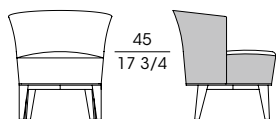

**SF 60900**  
Poltrona in faggio  
Armchair in beech wood  
cm 66 x 76 x h 82  
in 26 x 29 7/8 x h 32 1/4

**SF 60901**  
Poltrona in faggio esterno pelle  
Armchair in beech wood external leather  
cm 66 x 76 x h 82  
in 26 x 29 7/8 x h 32 1/4

**SF 60902**  
Poltrona in faggio trapuntata righe  
Armchair in beech wood stripes quilting  
cm 66 x 76 x h 82  
in 26 x 29 7/8 x h 32 1/4

**SF 60910**  
Poltrona in faggio  
Armchair in beech wood  
cm 65 x 76 x h 80  
in 25 5/8 x 29 7/8 x h 31 7/8