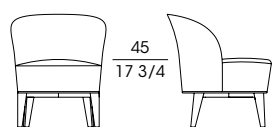

SF 60930
Poltrona in faggio
Armchair in beech wood
cm 65 x 76 x h 83
in 25 5/8 x 29 7/8 x h 32 5/8