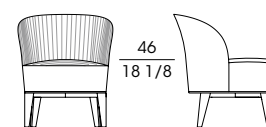

SF 60932
Poltrona in faggio trapuntata righe
Armchair in beech wood stripes quilting
cm 65 x 76 x h 83
in 25 5/8 x 29 7/8 x h 32 5/8