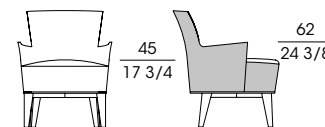

**SF 60900**  
Poltrona in faggio  
Armchair in beech wood  
cm 66 x 76 x h 82  
in 26 x 29 7/8 x h 32 1/4

**SF 60901**  
Poltrona in faggio esterno pelle  
Armchair in beech wood external leather  
cm 66 x 76 x h 82  
in 26 x 29 7/8 x h 32 1/4

**SF 60902**  
Poltrona in faggio trapuntata righe  
Armchair in beech wood stripes quilting  
cm 66 x 76 x h 82  
in 26 x 29 7/8 x h 32 1/4

**SF 60910**  
Poltrona in faggio  
Armchair in beech wood  
cm 65 x 76 x h 80  
in 25 5/8 x 29 7/8 x h 31 7/8

**SF 60911**  
Poltrona in faggio esterno pelle  
Armchair in beech wood external leather  
cm 65 x 76 x h 80  
in 25 5/8 x 29 7/8 x h 31 7/8

**SF 60912**  
Poltrona in faggio trapuntata righe  
Armchair in beech wood stripes quilting  
cm 65 x 76 x h 80  
in 25 5/8 x 29 7/8 x h 31 7/8

**SF 60920**  
Poltrona in faggio  
Armchair in beech wood  
cm 65 x 76 x h 82  
in 25 5/8 x 29 7/8 x h 32 1/4

**SF 60921**  
Poltrona in faggio esterno pelle  
Armchair in beech wood external leather  
cm 65 x 76 x h 82  
in 25 5/8 x 29 7/8 x h 32 1/4