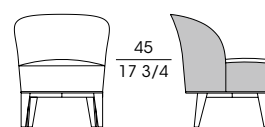

**SF 60900**  
Poltrona in faggio  
Armchair in beech wood  
cm 66 x 76 x h 82  
in 26 x 29 7/8 x h 32 1/4

**SF 60901**  
Poltrona in faggio esterno pelle  
Armchair in beech wood external leather  
cm 66 x 76 x h 82  
in 26 x 29 7/8 x h 32 1/4

**SF 60911**  
Poltrona in faggio esterno pelle  
Armchair in beech wood external leather  
cm 65 x 76 x h 80  
in 25 5/8 x 29 7/8 x h 31 7/8

**SF 60912**  
Poltrona in faggio trapuntata righe  
Armchair in beech wood stripes quilting  
cm 65 x 76 x h 80  
in 25 5/8 x 29 7/8 x h 31 7/8

**SF 60920**  
Poltrona in faggio  
Armchair in beech wood  
cm 65 x 76 x h 82  
in 25 5/8 x 29 7/8 x h 32 1/4

**SF 60921**  
Poltrona in faggio esterno pelle  
Armchair in beech wood external leather  
cm 65 x 76 x h 82  
in 25 5/8 x 29 7/8 x h 32 1/4

**SF 60922**  
Poltrona in faggio trapuntata righe  
Armchair in beech wood stripes quilting  
cm 65 x 76 x h 82  
in 25 5/8 x 29 7/8 x h 32 1/4

**SF 60930**  
Poltrona in faggio  
Armchair in beech wood  
cm 65 x 76 x h 83  
in 25 5/8 x 29 7/8 x h 32 5/8