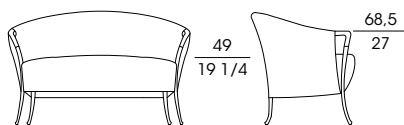

SF **63220**
Poltrona in faggio
Armchair in beech wood
cm 62 x 66 x h 88
in 24 1/2 x 26 x h 34 3/4

SF **63222**
Divano 2 posti in faggio
2-seat sofa in beech wood
cm 126 x 70 x h 88
in 49 1/2 x 27 1/2 x h 34 3/4

SF **63230**
Poltrona in faggio
Armchair in beech wood
cm 72 x 68 x h 81
in 28 1/2 x 26 3/4 x h 32

SF **63231**
Poltrona in faggio
Armchair in beech wood
cm 95 x 75 x h 81
in 37 1/2 x 29 1/2 x h 32

SF **63232**
Divano 2 posti in faggio
2-seat sofa in beech wood
cm 135 x 75 x h 81
in 53 x 29 1/2 x h 32