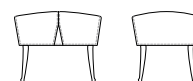

SF 64350
Pouf in faggio e cuoio
Stool in beech wood and saddle leather
cm 58 x 46 x h 45
in 22 7/8 x 18 x h 17 3/4

30	73	91	54		
23	38	58	70	63	75