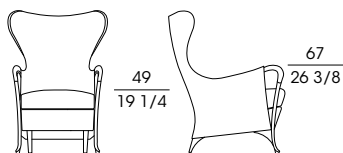

SF **63220**
Poltrona in faggio
Armchair in beech wood
cm 62 x 66 x h 88
in 24 1/2 x 26 x h 34 3/4

SF **63222**
Divano 2 posti in faggio
2-seat sofa in beech wood
cm 126 x 70 x h 88
in 49 1/2 x 27 1/2 x h 34 3/4

SF **63230**
Poltrona in faggio
Armchair in beech wood
cm 72 x 68 x h 81
in 28 1/2 x 26 3/4 x h 32

SF **63231**
Poltrona in faggio
Armchair in beech wood
cm 95 x 75 x h 81
in 37 1/2 x 29 1/2 x h 32

SF **63232**
Divano 2 posti in faggio
2-seat sofa in beech wood
cm 135 x 75 x h 81
in 53 x 29 1/2 x h 32

SF **63240**
Bergère in faggio
Wing chair in beech wood
cm 61 x 75 x h 121
in 24 x 29 1/2 x h 47 1/2

SF **63247**
Poggiatesta per art. 63240
Head roll for item 63240
cm 32 x h 11
in 12 1/2 x h 4 1/4

SF **63250**
Poltrona in faggio
Armchair in beech wood
cm 59 x 65 x h 104
in 23 1/4 x 25 1/2 x h 41

SF **63260**
Poltrona in faggio
Armchair in beech wood
cm 63 x 67 x h 90
in 23 3/4 x 26 1/4 x h 35 1/2

SF **63262**
Divano 2 posti in faggio
2-seat sofa in beech wood
cm 115 x 70 x h 90
in 45 1/4 x 27 1/2 x h 35 1/2