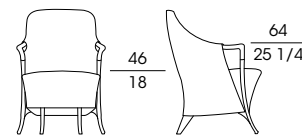

SF **63220**
Poltrona in faggio
Armchair in beech wood
cm 62 x 66 x h 88
in 24 1/2 x 26 x h 34 3/4

SF **63222**
Divano 2 posti in faggio
2-seat sofa in beech wood
cm 126 x 70 x h 88
in 49 1/2 x 27 1/2 x h 34 3/4

SF **63230**
Poltrona in faggio
Armchair in beech wood
cm 72 x 68 x h 81
in 28 1/2 x 26 3/4 x h 32

SF **63231**
Poltrona in faggio
Armchair in beech wood
cm 95 x 75 x h 81
in 37 1/2 x 29 1/2 x h 32

SF **63232**
Divano 2 posti in faggio
2-seat sofa in beech wood
cm 135 x 75 x h 81
in 53 x 29 1/2 x h 32

SF **63240**
Bergère in faggio
Wing chair in beech wood
cm 61 x 75 x h 121
in 24 x 29 1/2 x h 47 1/2

SF **63247**
Poggiatesta per art. 63240
Head roll for item 63240
cm 32 x h 11
in 12 1/2 x h 4 1/4

SF **63250**
Poltrona in faggio
Armchair in beech wood
cm 59 x 65 x h 104
in 23 1/4 x 25 1/2 x h 41

SF **63260**
Poltrona in faggio
Armchair in beech wood
cm 63 x 67 x h 90
in 23 3/4 x 26 1/4 x h 35 1/2

SF **63262**
Divano 2 posti in faggio
2-seat sofa in beech wood
cm 115 x 70 x h 90
in 45 1/4 x 27 1/2 x h 35 1/2