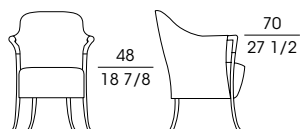

SF **63220**
Poltrona in faggio
Armchair in beech wood
cm 62 x 66 x h 88
in 24 1/2 x 26 x h 34 3/4

SF **63222**
Divano 2 posti in faggio
2-seat sofa in beech wood
cm 126 x 70 x h 88
in 49 1/2 x 27 1/2 x h 34 3/4

SF **63230**
Poltrona in faggio
Armchair in beech wood
cm 72 x 68 x h 81
in 28 1/2 x 26 3/4 x h 32

SF **63231**
Poltrona in faggio
Armchair in beech wood
cm 95 x 75 x h 81
in 37 1/2 x 29 1/2 x h 32

SF **63232**
Divano 2 posti in faggio
2-seat sofa in beech wood
cm 135 x 75 x h 81
in 53 x 29 1/2 x h 32