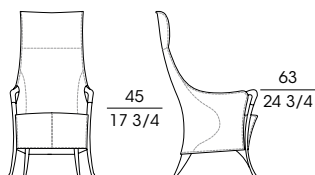

SF 64240
Bergère in faggio e cuoio
Wing chair in beech wood and saddle leather
cm 61 x 75 x h 121
in 24 x 29 1/2 x h 47 1/2