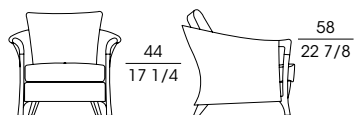

SF **63230**
Poltrona in faggio
Armchair in beech wood
cm 72 x 68 x h 81
in 28 1/2 x 26 3/4 x h 32

SF **63231**
Poltrona in faggio
Armchair in beech wood
cm 95 x 75 x h 81
in 37 1/2 x 29 1/2 x h 32

SF **63232**
Divano 2 posti in faggio
2-seat sofa in beech wood
cm 135 x 75 x h 81
in 53 x 29 1/2 x h 32

SF **63240**
Bergère in faggio
Wing chair in beech wood
cm 61 x 75 x h 121
in 24 x 29 1/2 x h 47 1/2

SF **63247**
Poggiatesta per art. 63240
Head roll for item 63240
cm 32 x h 11
in 12 1/2 x h 4 1/4

SF **63250**
Poltrona in faggio
Armchair in beech wood
cm 59 x 65 x h 104
in 23 1/4 x 25 1/2 x h 41

SF **63260**
Poltrona in faggio
Armchair in beech wood
cm 63 x 67 x h 90
in 23 3/4 x 26 1/4 x h 35 1/2

SF **63262**
Divano 2 posti in faggio
2-seat sofa in beech wood
cm 115 x 70 x h 90
in 45 1/4 x 27 1/2 x h 35 1/2

SF **63340**
Bergère in faggio
Wing chair in beech wood
cm 75 x 87 x h 105
in 29 1/2 x 34 1/4 x h 41 1/4

SF **63350**
Pouf in faggio
Stool in beech wood
cm 58 x 46 x h 45
in 22 7/8 x 18 x h 17 3/4

SF 63370
Poltrona in faggio con cuscino schienale
Armchair in beech wood with backrest cushion
cm 82 x 81 x h 78
in 32 1/4 x 32 x h 30 1/4