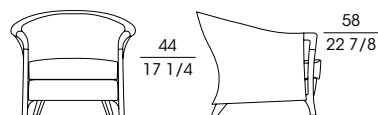

SF **63230**
Poltrona in faggio
Armchair in beech wood
cm 72 x 68 x h 81
in 28 1/2 x 26 3/4 x h 32

SF **63231**
Poltrona in faggio
Armchair in beech wood
cm 95 x 75 x h 81
in 37 1/2 x 29 1/2 x h 32

SF **63232**
Divano 2 posti in faggio
2-seat sofa in beech wood
cm 135 x 75 x h 81
in 53 x 29 1/2 x h 32

SF **63240**
Bergère in faggio
Wing chair in beech wood
cm 61 x 75 x h 121
in 24 x 29 1/2 x h 47 1/2

SF **63247**
Poggiatesta per art. 63240
Head roll for item 63240
cm 32 x h 11
in 12 1/2 x h 4 1/4

SF **63250**
Poltrona in faggio
Armchair in beech wood
cm 59 x 65 x h 104
in 23 1/4 x 25 1/2 x h 41

SF **63260**
Poltrona in faggio
Armchair in beech wood
cm 63 x 67 x h 90
in 23 3/4 x 26 1/4 x h 35 1/2

SF **63262**
Divano 2 posti in faggio
2-seat sofa in beech wood
cm 115 x 70 x h 90
in 45 1/4 x 27 1/2 x h 35 1/2

SF **63340**
Bergère in faggio
Wing chair in beech wood
cm 75 x 87 x h 105
in 29 1/2 x 34 1/4 x h 41 1/4

SF **63350**
Pouf in faggio
Stool in beech wood
cm 58 x 46 x h 45
in 22 7/8 x 18 x h 17 3/4

SF 63370
Poltrona in faggio con cuscino schienale
Armchair in beech wood with backrest cushion
cm 82 x 81 x h 78
in 32 1/4 x 32 x h 30 1/4