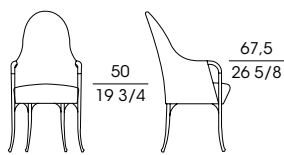

SF **63220**
Poltrona in faggio
Armchair in beech wood
cm 62 x 66 x h 88
in 24 1/2 x 26 x h 34 3/4

SF **63222**
Divano 2 posti in faggio
2-seat sofa in beech wood
cm 126 x 70 x h 88
in 49 1/2 x 27 1/2 x h 34 3/4

SF **63230**
Poltrona in faggio
Armchair in beech wood
cm 72 x 68 x h 81
in 28 1/2 x 26 3/4 x h 32

SF **63231**
Poltrona in faggio
Armchair in beech wood
cm 95 x 75 x h 81
in 37 1/2 x 29 1/2 x h 32

SF **63232**
Divano 2 posti in faggio
2-seat sofa in beech wood
cm 135 x 75 x h 81
in 53 x 29 1/2 x h 32

SF **63240**
Bergère in faggio
Wing chair in beech wood
cm 61 x 75 x h 121
in 24 x 29 1/2 x h 47 1/2

SF **63247**
Poggiatesta per art. 63240
Head roll for item 63240
cm 32 x h 11
in 12 1/2 x h 4 1/4

SF **63250**
Poltrona in faggio
Armchair in beech wood
cm 59 x 65 x h 104
in 23 1/4 x 25 1/2 x h 41

SF **63260**
Poltrona in faggio
Armchair in beech wood
cm 63 x 67 x h 90
in 23 3/4 x 26 1/4 x h 35 1/2

SF **63262**
Divano 2 posti in faggio
2-seat sofa in beech wood
cm 115 x 70 x h 90
in 45 1/4 x 27 1/2 x h 35 1/2