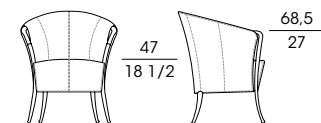

SF **63230**
Poltrona in faggio
Armchair in beech wood
cm 72 x 68 x h 81
in 28 1/2 x 26 3/4 x h 32

SF **63231**
Poltrona in faggio
Armchair in beech wood
cm 95 x 75 x h 81
in 37 1/2 x 29 1/2 x h 32

SF **63232**
Divano 2 posti in faggio
2-seat sofa in beech wood
cm 135 x 75 x h 81
in 53 x 29 1/2 x h 32

SF **63260**
Poltrona in faggio
Armchair in beech wood
cm 63 x 67 x h 90
in 23 3/4 x 26 1/4 x h 35 1/2

SF **63262**
Divano 2 posti in faggio
2-seat sofa in beech wood
cm 115 x 70 x h 90
in 45 1/4 x 27 1/2 x h 35 1/2

SF **63340**
Bergère in faggio
Wing chair in beech wood
cm 75 x 87 x h 105
in 29 1/2 x 34 1/4 x h 41 1/4

SF **63350**
Pouf in faggio
Stool in beech wood
cm 58 x 46 x h 45
in 22 7/8 x 18 x h 17 3/4

SF 63370
Poltrona in faggio con cuscino schienale
Armchair in beech wood with backrest cushion
cm 82 x 81 x h 78
in 32 1/4 x 32 x h 30 1/4

SF 63371
Poltrona in faggio senza cuscino schienale
Armchair in beech wood without backrest cushion
cm 82 x 81 x h 68
in 32 1/4 x 32 x h 26 3/4

SF 64220
Poltrona in faggio e cuoio
Armchair in beech wood and saddle leather
cm 62 x 66 x h 88
in 24 1/2 x 26 x h 34 3/4