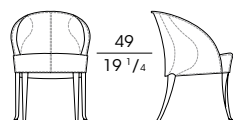

SF 64270
Poltrona in faggio e cuoio
Armchair in beech wood and saddle leather
cm 57 x 60 x h 80
in 22 1/2 x 23 1/2 x h 31 1/2