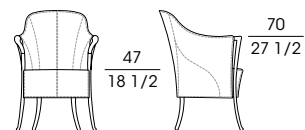

SF **63240**
Bergère in faggio
Wing chair in beech wood
cm 61 x 75 x h 121
in 24 x 29 1/2 x h 47 1/2

SF **63247**
Poggiatesta per art. 63240
Head roll for item 63240
cm 32 x h 11
in 12 1/2 x h 4 1/4

SF **63250**
Poltrona in faggio
Armchair in beech wood
cm 59 x 65 x h 104
in 23 1/4 x 25 1/2 x h 41

SF **63260**
Poltrona in faggio
Armchair in beech wood
cm 63 x 67 x h 90
in 23 3/4 x 26 1/4 x h 35 1/2

SF **63262**
Divano 2 posti in faggio
2-seat sofa in beech wood
cm 115 x 70 x h 90
in 45 1/4 x 27 1/2 x h 35 1/2

SF **63340**
Bergère in faggio
Wing chair in beech wood
cm 75 x 87 x h 105
in 29 1/2 x 34 1/4 x h 41 1/4

SF **63350**
Pouf in faggio
Stool in beech wood
cm 58 x 46 x h 45
in 22 7/8 x 18 x h 17 3/4

SF 63370
Poltrona in faggio con cuscino schienale
Armchair in beech wood with backrest cushion
cm 82 x 81 x h 78
in 32 1/4 x 32 x h 30 1/4

SF 63371
Poltrona in faggio senza cuscino schienale
Armchair in beech wood without backrest cushion
cm 82 x 81 x h 68
in 32 1/4 x 32 x h 26 3/4

SF 64220
Poltrona in faggio e cuoio
Armchair in beech wood and saddle leather
cm 62 x 66 x h 88
in 24 1/2 x 26 x h 34 3/4