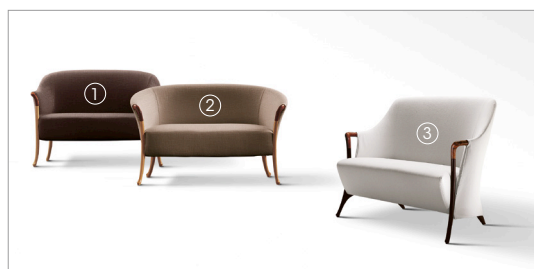

1 Progetti 63222 lavello 8717 fin.30
2 Progetti 63232 lavello 8567 fin.30
3 Progetti 63262 lavello 8710 fin.54