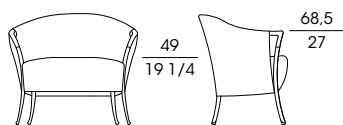

A series of armchairs, wing chairs, two-seat sofa and stool in solid beech wood, with polished or lacquered legs. The arms are in polished pau ferro. The padding of the seat and of the back is in non-deformable multi-density polyurethane and fibre. The upholstery is in fabric or leather, completely removable, or saddle leather for the codes 64220/64230/64270/64240/64350 in various color shades.

SF **63220**
Poltrona in faggio
Armchair in beech wood
cm 62 x 66 x h 88
in 24 1/2 x 26 x h 34 3/4

SF **63222**
Divano 2 posti in faggio
2-seat sofa in beech wood
cm 126 x 70 x h 88
in 49 1/2 x 27 1/2 x h 34 3/4

SF **63230**
Poltrona in faggio
Armchair in beech wood
cm 72 x 68 x h 81
in 28 1/2 x 26 3/4 x h 32

SF **63231**
Poltrona in faggio
Armchair in beech wood
cm 95 x 75 x h 81
in 37 1/2 x 29 1/2 x h 32

SF **63232**
Divano 2 posti in faggio
2-seat sofa in beech wood
cm 135 x 75 x h 81
in 53 x 29 1/2 x h 32