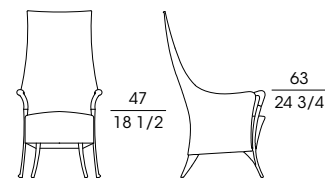

SF **63220**
Poltrona in faggio
Armchair in beech wood
cm 62 x 66 x h 88
in 24 1/2 x 26 x h 34 3/4

SF **63222**
Divano 2 posti in faggio
2-seat sofa in beech wood
cm 126 x 70 x h 88
in 49 1/2 x 27 1/2 x h 34 3/4

SF **63230**
Poltrona in faggio
Armchair in beech wood
cm 72 x 68 x h 81
in 28 1/2 x 26 3/4 x h 32

SF **63231**
Poltrona in faggio
Armchair in beech wood
cm 95 x 75 x h 81
in 37 1/2 x 29 1/2 x h 32

SF **63232**
Divano 2 posti in faggio
2-seat sofa in beech wood
cm 135 x 75 x h 81
in 53 x 29 1/2 x h 32