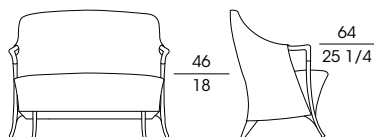

SF **63220**
Poltrona in faggio
Armchair in beech wood
cm 62 x 66 x h 88
in 24 1/2 x 26 x h 34 3/4

SF **63222**
Divano 2 posti in faggio
2-seat sofa in beech wood
cm 126 x 70 x h 88
in 49 1/2 x 27 1/2 x h 34 3/4

SF **63230**
Poltrona in faggio
Armchair in beech wood
cm 72 x 68 x h 81
in 28 1/2 x 26 3/4 x h 32

SF **63231**
Poltrona in faggio
Armchair in beech wood
cm 95 x 75 x h 81
in 37 1/2 x 29 1/2 x h 32

SF **63232**
Divano 2 posti in faggio
2-seat sofa in beech wood
cm 135 x 75 x h 81
in 53 x 29 1/2 x h 32

SF **63240**
Bergère in faggio
Wing chair in beech wood
cm 61 x 75 x h 121
in 24 x 29 1/2 x h 47 1/2

SF **63247**
Poggiatesta per art. 63240
Head roll for item 63240
cm 32 x h 11
in 12 1/2 x h 4 1/4

SF **63250**
Poltrona in faggio
Armchair in beech wood
cm 59 x 65 x h 104
in 23 1/4 x 25 1/2 x h 41

SF **63260**
Poltrona in faggio
Armchair in beech wood
cm 63 x 67 x h 90
in 23 3/4 x 26 1/4 x h 35 1/2

SF **63262**
Divano 2 posti in faggio
2-seat sofa in beech wood
cm 115 x 70 x h 90
in 45 1/4 x 27 1/2 x h 35 1/2