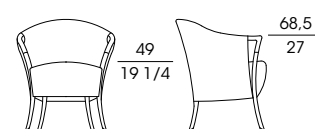

SF **63220**
Poltrona in faggio
Armchair in beech wood
cm 62 x 66 x h 88
in 24 1/2 x 26 x h 34 3/4

SF **63222**
Divano 2 posti in faggio
2-seat sofa in beech wood
cm 126 x 70 x h 88
in 49 1/2 x 27 1/2 x h 34 3/4

SF **63230**
Poltrona in faggio
Armchair in beech wood
cm 72 x 68 x h 81
in 28 1/2 x 26 3/4 x h 32

SF **63231**
Poltrona in faggio
Armchair in beech wood
cm 95 x 75 x h 81
in 37 1/2 x 29 1/2 x h 32

SF **63232**
Divano 2 posti in faggio
2-seat sofa in beech wood
cm 135 x 75 x h 81
in 53 x 29 1/2 x h 32