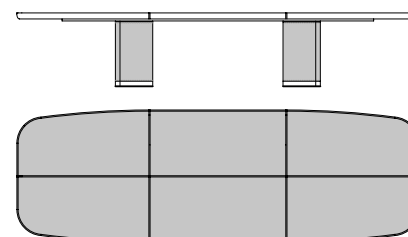

**70020**

Tavolo rettangolare in acero gambe in cuoio, inserti cuoio
Rectangular table in maple saddle leather legs, saddle leather inserts
 cm 300 x 132 x h 73
 in 118 1/8 x 52 x h 28 3/4

**70001**

Tavolo rettangolare in acero gambe in cuoio, inserti palissandro
Rectangular table in maple saddle leather legs, rosewood inserts
 cm 400 x 132 x h 73
 in 157 1/2 x 52 x h 28 3/4

**70011**

Tavolo rettangolare in acero gambe in cuoio, inserti marmo
Rectangular table in maple saddle leather legs, marble inserts
 cm 400 x 132 x h 73
 in 157 1/2 x 52 x h 28 3/4

**70021**

Tavolo rettangolare in acero gambe in cuoio, inserti cuoio
Rectangular table in maple saddle leather legs, saddle leather inserts
 cm 400 x 132 x h 73
 in 157 1/2 x 52 x h 28 3/4