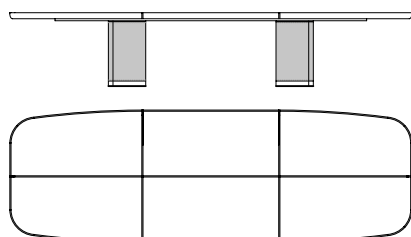

**70000**

Tavolo rettangolare in acero gambe in cuoio, inserti palissandro
Rectangular table in maple saddle leather legs, rosewood inserts
 cm 300 x 132 x h 73
 in 118 1/8 x 52 x h 28 3/4

**70010**

Tavolo rettangolare in acero gambe in cuoio, inserti marmo
Rectangular table in maple saddle leather legs, marble inserts
 cm 300 x 132 x h 73
 in 118 1/8 x 52 x h 28 3/4

**70020**

Tavolo rettangolare in acero gambe in cuoio, inserti cuoio
Rectangular table in maple saddle leather legs, saddle leather inserts
 cm 300 x 132 x h 73
 in 118 1/8 x 52 x h 28 3/4

**70001**

Tavolo rettangolare in acero gambe in cuoio, inserti palissandro
Rectangular table in maple saddle leather legs, rosewood inserts
 cm 400 x 132 x h 73
 in 157 1/2 x 52 x h 28 3/4