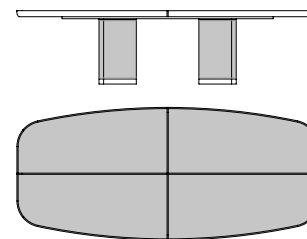

70020

Tavolo rettangolare in acero gambe in cuoio, inserti cuoio
Rectangular table in maple saddle leather legs, saddle leather inserts
cm 300 x 132 x h 73
in 118 1/8 x 52 x h 28 3/4