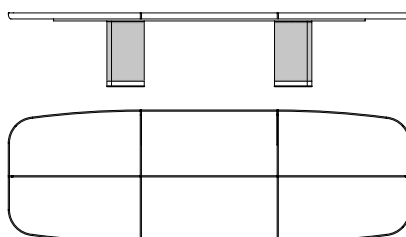

70011

Tavolo rettangolare in acero gambe in cuoio, inserti marmo
Rectangular table in maple saddle leather legs, marble inserts
cm 400 x 132 x h 73
in 157 1/2 x 52 x h 28 3/4