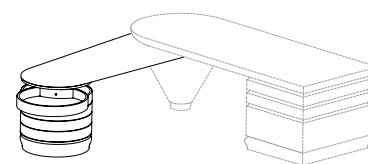

52367 - 52369
Misura massima penisola+scrivania
Max. size worktop+writing desk
cm 240 x 238 x h 74
in 94 1/2 x 93 3/4 x h 29 1/8

Misura sfruttabile piano penisola
Usable worktop size
cm 157 x 75 ÷ 62 x h 66
in 61 6/8 x 29 1/2 ÷ 24 3/8 x h 26