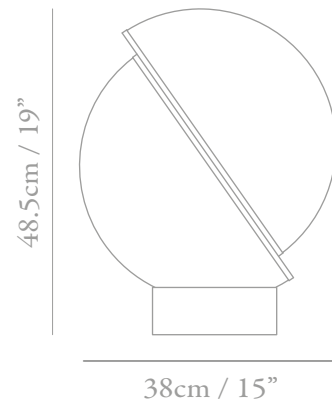

## CRESCENT TABLE LAMP

An illuminated sphere sliced in half to reveal a crescent-shaped brushed brass fascia, Crescent Light seamlessly combines the solid and the opaque.

## PRODUCT DETAILS

Year of Design	2015
Material	Opal acrylic & brushed brass
Light Source	E27 fitting - max 40w 50-60hz - bulb not supplied
Cable Length	2m with inline switch
Cable Colour	Gold fabric
Product Code	Crescent Table Lamp (UK plug) CRE0020 Crescent Table Lamp (EU plug) CRE0021
Packaging Dimensions	Length 45.5cm Width 44cm Height 54cm Weight --kg