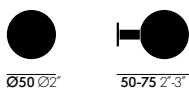

Coat Dots

Hella Jongerius, 2013

vitra.

Coat Dots

The Coat Dots are small and colourful wooden balls that attach to the wall, creating cheerful accents in kitchens and bathrooms, as well as in entrance areas and cloak rooms. They can be grouped in free arrangements or in linear rows of three or more balls to create attractive wall sculptures. When the need arises, the Coat Dots can be used to hang things on: each ball is mounted on an extendable aluminium pin that can be pulled slightly away from the wall, thus providing a handy hook for coats, jackets or clothes hangers. Thanks to their vivid shiny colours, the Coat Dots are pleasing eye-catchers.

As part of her work on the Vitra Colour Library, Hella Jongerius designed the Coat Dots in three colour groups with finely nuanced shades of red, green or white. The Coat Dots are available in sets of three, including hardware fittings for self-assembly.

Materials

- **Balls:** painted wood, various colours.
- **Wall mount:** aluminium.
- **Product contents:** 3 balls, incl. screws and wall plugs for installation.

Coat Dots

Coat Dots, Set of 3, green

Coat Dots, set of 3, red

Coat Dots, set of 3, white