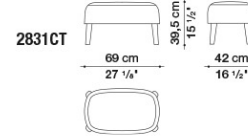

FEBO

TECHNICAL DRAWINGS

2830T

2831CT