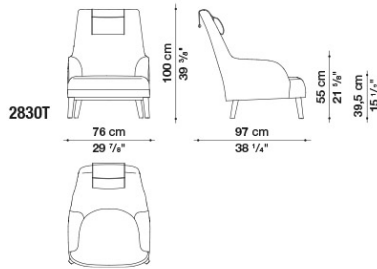

FEBO

TECHNICAL DRAWINGS

2830T

2831CT