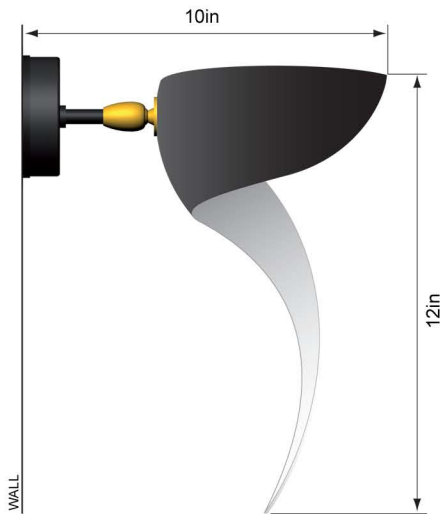

Licensed Editions available in the United States through Gueridon, LLC.
109 South 5th Street, Unit 503 Brooklyn, New York 11249 tel 718 384 2499 fax 718 384 4399
info@SergeMouilleUSA.com www.SergeMouilleUSA.com