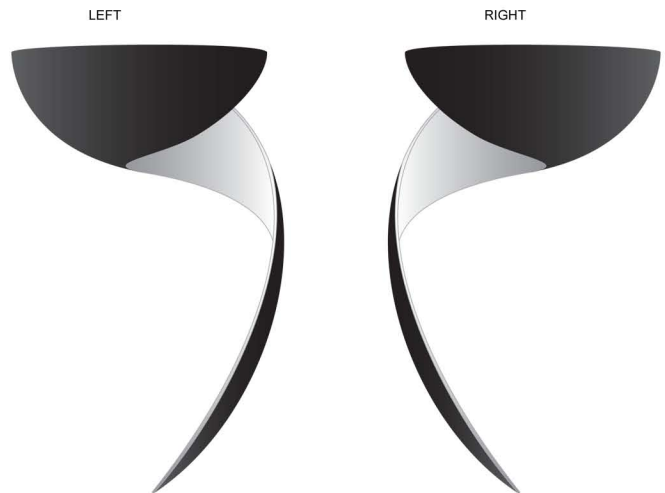

Licensed Editions available in the United States through Gueridon, LLC.
109 South 5th Street, Unit 503 Brooklyn, New York 11249 tel 718 384 2499 fax 718 384 4399
info@SergeMouilleUSA.com www.SergeMouilleUSA.com