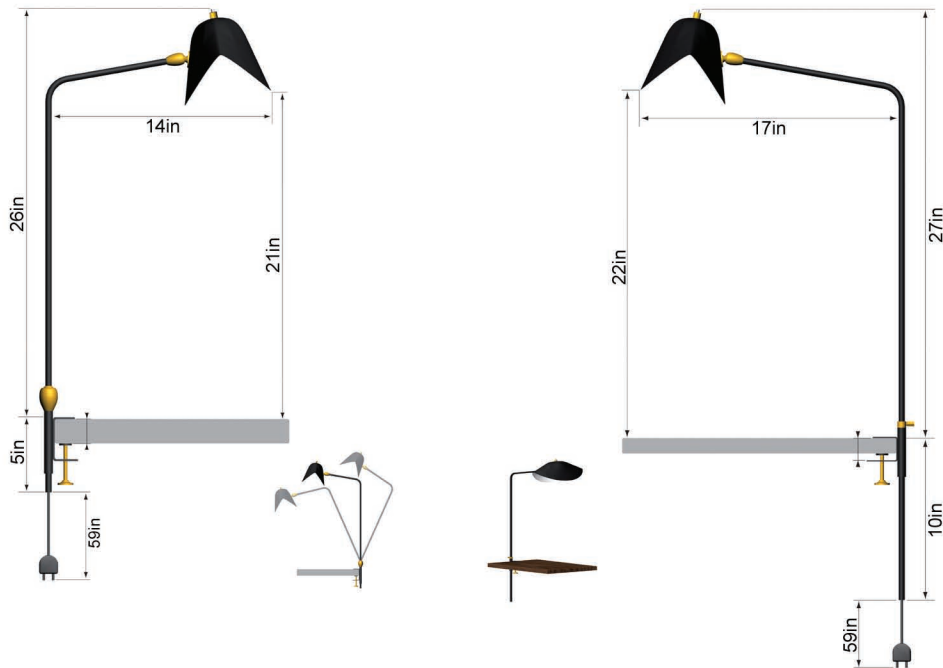

Serge Mouille

A FRENCH ICON

MDE-AG Agrafee Desk Lamp

Double Pivot RETAIL PRICE: US \$2,650.00
 Single Pivot RETAIL PRICE: US \$2,050.00

Clamp desk lamp with or without pivoting arm.
 At 26 and 36 inches at their highest, these lamps
 may affix to many surfaces providing direct
 lighting where it is needed.

Available in white or black.
 Brass swivels connect the shades.

14"d x 26"h | 17"d x 36"h (adjustable)

05/2012

Licensed Editions available in the United States through Gueridon, LLC.

109 South 5th Street, Unit 503 Brooklyn, New York 11249 tel 718 384 2499 fax 718 384 4399
 info@SergeMouilleUSA.com www.SergeMouilleUSA.com