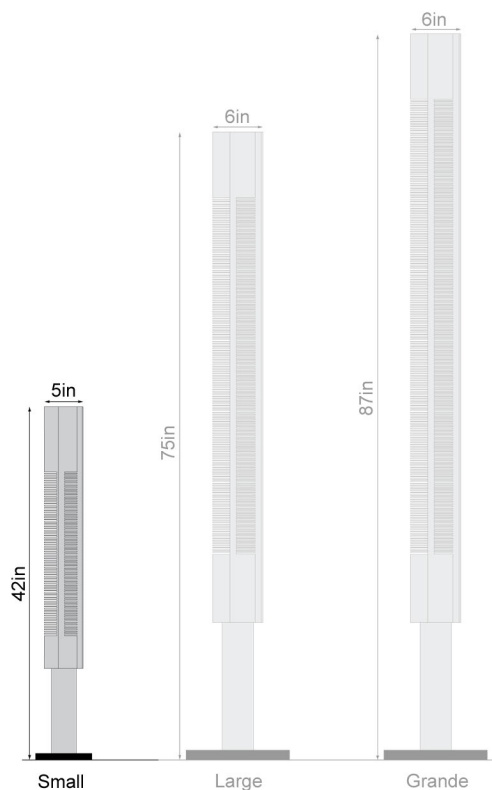

Serge Mouille

A FRENCH ICON

MFL-SGM Signal Floor Lamp

RETAIL PRICE: US \$4,890.00

Lighted columns combining incandescent and fluorescent light that glows through rhythmical cuts in solid planes. An effect that is at once subdued and monumental.

The upper part is composed of four elements taken from a thin, shaped, sheet of brushed or anodized aluminum..

5"w (w/o base) x 42"h

03/2012

Licensed Editions available in the United States through Gueridon, LLC.