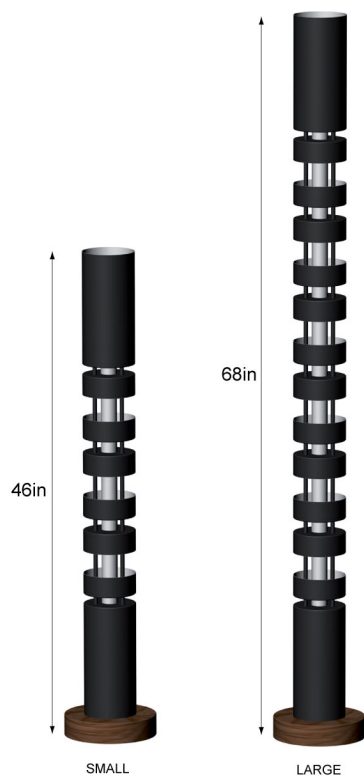

Licensed Editions available in the United States through Gueridon, LLC.
109 South 5th Street, Unit 503 Brooklyn, New York 11249 tel 718 384 2499 fax 718 384 4399
info@SergeMouilleUSA.com www.SergeMouilleUSA.com