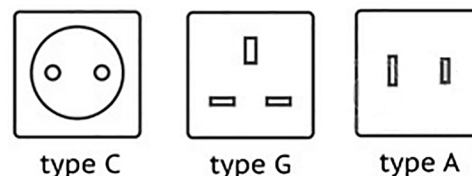

DISC FINISHES

The disc finishes only polishes, brass, copper and crome.

TEXTIL CORD

red textil cable (black fittings)
black textil cable (black fittings)
(order options other colors)

PLUGS

Plug configurations in the series