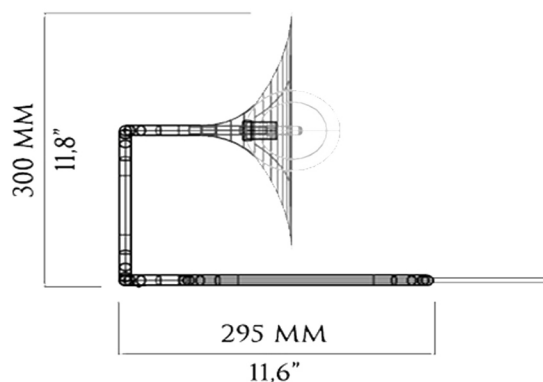

PRODUCT SHEET

turbaya

PRODUCT SHEET

turbaya

BULB

1 x G9 max 35w/bulb
(120v or 240v)

MATERIALS

Brass or copper body,
red or black textil cord
hand blown glass.

DIMENSION

295mm x 285mm x 300mm
11,6" x 11,2" x 11,8"
7" textil cord
disc diamater 265mm 10,4"

WEIGHT

1,25kg / 2,8lb

PACKAGING

Paper Box
310 x 310 x 280 mm
12,2" x 12,2" x 11"

ORIGIN

Hungary (hand made)