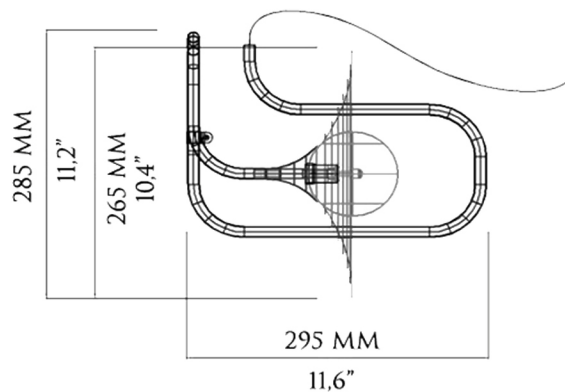

PRODUCT SHEET

turbaya

PRODUCT SHEET

turbaya

BULB

1 x G9 max 35w/bulb
(120v or 240v)

MATERIALS

Brass or copper body,
red or black textil cord
hand blown glass.

DIMENSION

295mm x 285mm x 300mm
11,6" x 11,2" x 11,8"
7" textil cord
disc diamater 265mm 10,4"

WEIGHT

1,25kg / 2,8lb

PACKAGING

Paper Box
310 x 310 x 280 mm
12,2" x 12,2" x 11"

ORIGIN

Hungary (hand made)