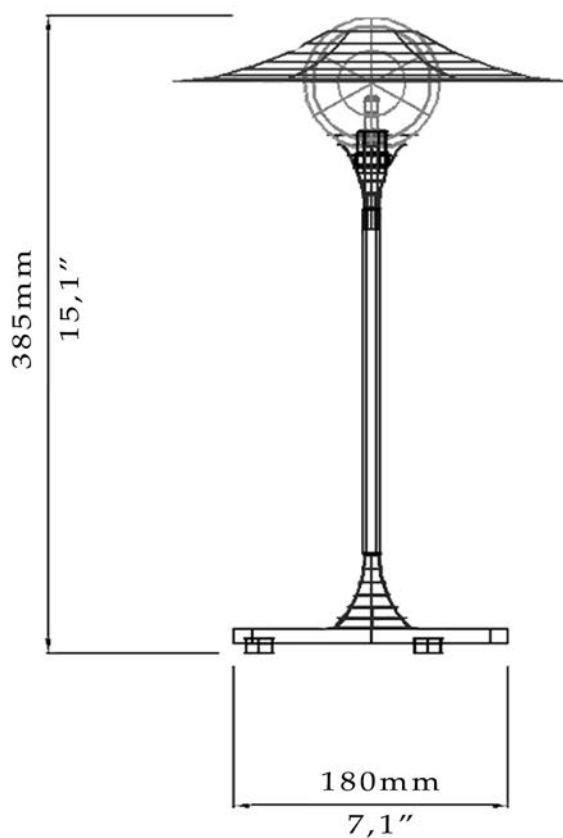

PRODUCT SHEET

skew table

## skew table

<b>BULB</b>	 1 x G9 max 35w/bulb (120v or 240v)
<b>MATERIALS</b>	Brass or copper body, red or black textil cord hand blown glass.
<b>DIMENSION</b>	180mm x 180mm x 385mm 7,1" x 7,1" x 15,1" 7" textil cord disc diamater 265mm 10,4"
<b>WEIGHT</b>	2,8kg / 6,2lb
<b>PACKAGING</b>	Paper Box 225 x 225 x 400 mm 9" x 9" x 16"
<b>ORIGIN</b>	Hungary (hand made)
<b>CERTIFICATION</b>	 <small>certification of european conformity</small>