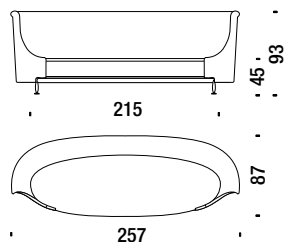

Sofa ovale grande

Oval large sofa - Ovale Sofa Gross - Canapé oval grand

12 mt. ★ 21 m² 1,8 m³ 78 Kg

05C