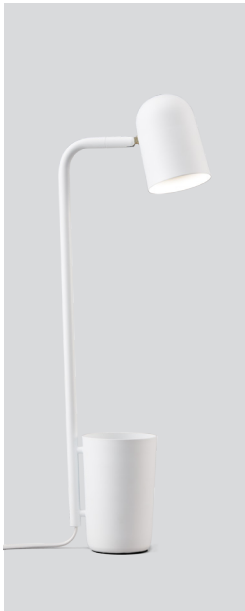

Buddy

Off-white – *Item no. 230*

Marsala – *Item no. 231*

Green – *Item no. 232*

Dark grey – *Item no. 233*

Design: Mads Sætter-Lassen

Year: 2016

Type: Table lamp

Shade material: Steel **Body material:** Steel

Colours: Off-white, Marsala, green or dark grey
(shade inner colour is same as outer colour)

Wire: Black or white (white version only), 200
cm (with switch) **Bulb:** GU10. Max. 9 W

Voltage: 220V - 240V - 50Hz **Net weight:** 2.1 Kg

Dimensions and light direction

Recommended bulb

 LED – 6 W