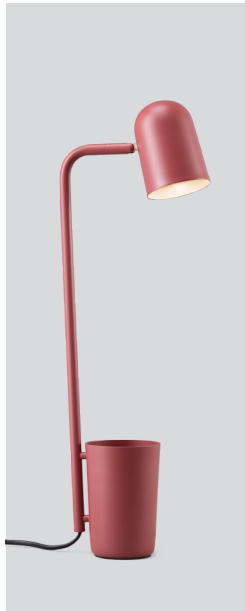

Buddy

Off-white – *Item no. 230*

Marsala – *Item no. 231*

Green – *Item no. 232*

Dark grey – *Item no. 233*

Design: Mads Sætter-Lassen

Year: 2016

Type: Table lamp

Shade material: Steel **Body material:** Steel

Colours: Off-white, Marsala, green or dark grey
(shade inner colour is same as outer colour)

Wire: Black or white (white version only), 200
cm (with switch) **Bulb:** GU10. Max. 9 W

Voltage: 220V - 240V - 50Hz **Net weight:** 2.1 Kg

Dimensions and light direction

Recommended bulb

 LED – 6 W