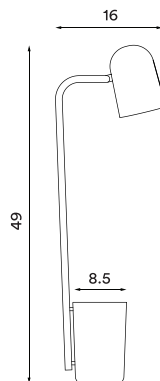

Buddy

Off-white – *Item no. 230*

Marsala – *Item no. 231*

Green – *Item no. 232*

Dark grey – *Item no. 233*

Design: Mads Sætter-Lassen

Year: 2016

Type: Table lamp

Shade material: Steel **Body material:** Steel

Colours: Off-white, Marsala, green or dark grey
(shade inner colour is same as outer colour)

Wire: Black or white (white version only), 200
cm (with switch) **Bulb:** GU10. Max. 9 W

Voltage: 220V - 240V - 50Hz **Net weight:** 2.1 Kg

Dimensions and light direction

Recommended bulb

 LED – 6 W