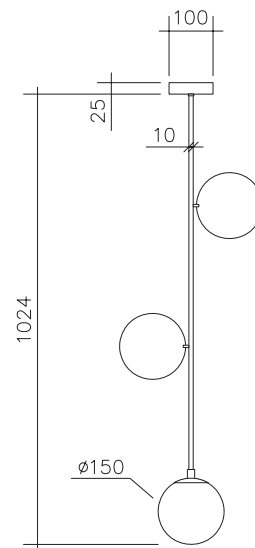

## PLATES PENDANT LAMP

Materials:  
Brushed brass and glass

Colour options:  
black / white  
For additional colour options please contact Areti

Bulb specification:  
E14 Halogen max 40W or LED equivalent

Sizes in mm.