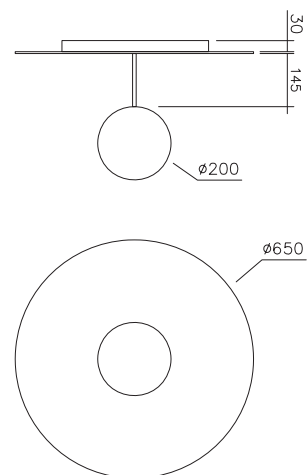

PLATE AND SPHERE 2 LAMP

Materials:
Polished brass and glass

Colour options:
For additional colour options please contact Areti

Bulb specification:
E27 Halogen max 60W or LED equivalent

Sizes in mm.

ARETI

www.atelierareti.com info@atelierareti.com