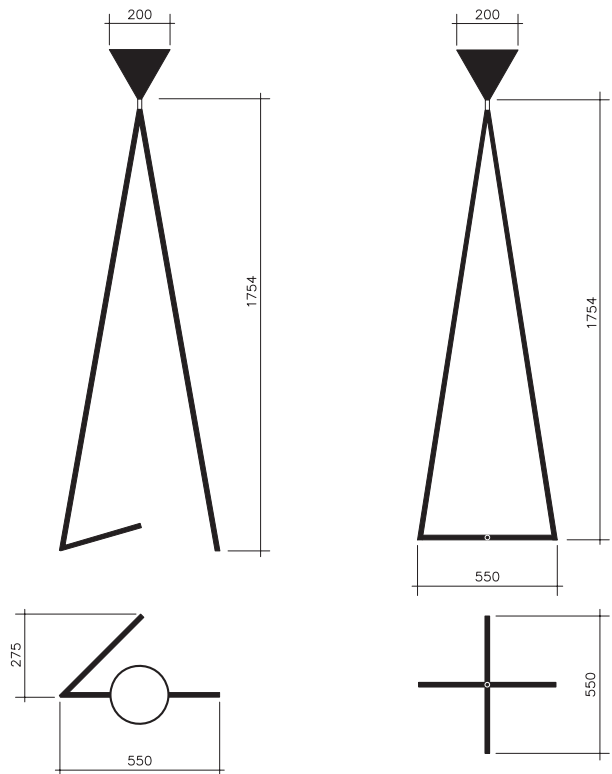

## ONE CONE FLOOR LAMP

Materials:  
Powder coated metal and brass joint

Colour options:  
black / white  
For additional colour options please contact Areti  
Light is available with a slanted or a cross base

Bulb specification:  
E14 Halogen max 40W or LED equivalent

Sizes in mm.