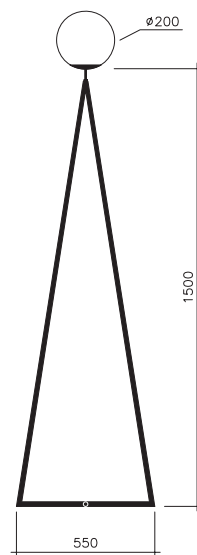

## ONE GLOBE FLOOR LAMP (cross base)

Materials:  
Powder coated metal, brass joint and glass sphere

Colour options:  
black / white  
For additional colour options please contact Areti

Bulb specification:  
E14 Halogen max 40W or LED equivalent

Sizes in mm.

## ONE GLOBE FLOOR LAMP (slanted base)

### Bulb specification:

E14 Halogen max 40W or LED equivalent

Sizes in mm.