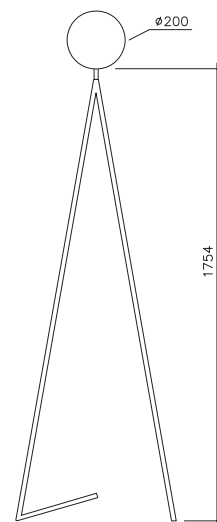

## ONE GLOBE FLOOR LAMP (cross base)

Materials:  
Powder coated metal, brass joint and glass sphere

Colour options:  
black / white  
For additional colour options please contact Areti

Bulb specification:  
E14 Halogen max 40W or LED equivalent

Sizes in mm.

## ONE GLOBE FLOOR LAMP (slanted base)

### Bulb specification:

E14 Halogen max 40W or LED equivalent

Sizes in mm.