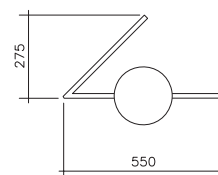

Sizes in mm.

### Bulb specification:

E14 Halogen max 40W or LED equivalent

Sizes in mm.