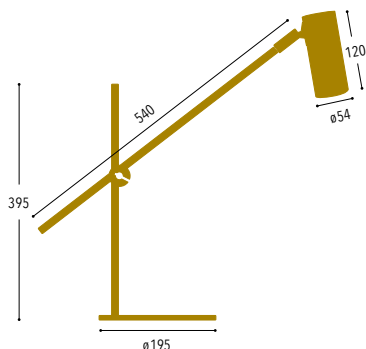

LEKTOR DESK

DESIGN BY NICLAS HOFLIN

Lektor with the latest LED COB light source.

Lektor Desk

Physical

Material	Iron
Shade	Iron or brass
Sviwel	Raw brass, thermoplastic
Cord	Textile cord, black
Cord length	2500 mm
Weight	4 kg
Box size	600 x 400 x 300 mm

Electrical

Switch	On cable
Bulb holder	GU10
Light source	LED COB 4W
Max (W)	6
Voltage	230 / 240
Class	Class II
IP	IP20

Part. no.	Colour	Ral	Glos
450102002	White	9010	30
450100002	White/Brass	9010	30
450102005	Mat black	9005	5
450100005	Mat black/Brass	9005	5