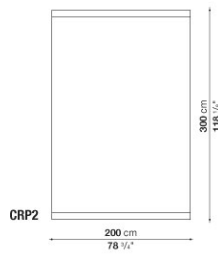

SUAVIS

TECHNICAL DRAWINGS

CRP2

CRP3