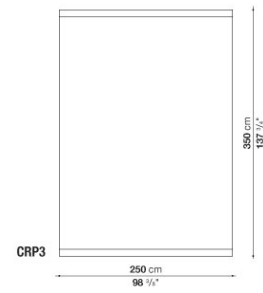

SUAVIS

TECHNICAL DRAWINGS

CRP2

CRP3