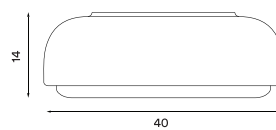

## Dimensions and light direction

**Body colour:** White, dusty blue or dark grey  
**Body material:** Steel **Shade colour:** Opal white matt **Shade material:** Glass **Bulbs:** E27, Max. 2 x 40 W (small) E27, Max. 3 x 40 W (large) **Voltage:** 220V - 240V ~ 50Hz  
**Net weight:** 2.0 kg (small), 3.1 kg (large)  
**Spare parts available:** Glass shade