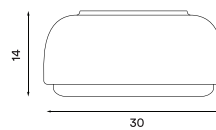

## Dimensions and light direction

**Body colour:** White, dusty blue or dark grey  
**Body material:** Steel **Shade colour:** Opal white matt **Shade material:** Glass **Bulbs:** E27, Max. 2 x 40 W (small) E27, Max. 3 x 40 W (large) **Voltage:** 220V - 240V ~ 50Hz  
**Net weight:** 2.0 kg (small), 3.1 kg (large)  
**Spare parts available:** Glass shade