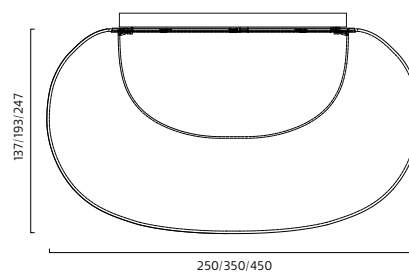

Montage: Dikt tak alt. vägg.

Anslutning: Kopplingsplint.

Design: Front 2017

W	D/MM	FÄRG/COLOUR	ART.
LED 880LM/9W	250	Opal/Opal	8366-1-01
LED 880LM/9W	250	Opal/Opal	8366-1-01HFF
LED 880LM/9W	250	Gul/Yellow	8366-1-14
LED 880LM/9W	250	Gul/Yellow	8366-1-14HFF
LED 880LM/9W	250	Rosal/Pink	8366-1-01
LED 880LM/9W	250	Rosal/Pink	8366-1-01HFF
LED 1947LM/26W	350	Opal/Opal	8366-3-01
LED 1947LM/26W	350	Opal/Opal	8366-3-01HFF
LED 1947LM/26W	350	Gul/Yellow	8366-3-14
LED 1947LM/26W	350	Gul/Yellow	8366-3-14HFF
LED 1947LM/26W	350	Rosal/Pink	8366-3-01
LED 1947LM/26W	350	Rosal/Pink	8366-3-01HFF

LED info: System power see above. Luminaire Luminous Flux see above. CCT 3000K. SDCM 3. CRI 80

Mounting: In ceiling, 2 m cable and wire.

Connection: Terminal block inside canopy.

Design: Front 2017

8366-1