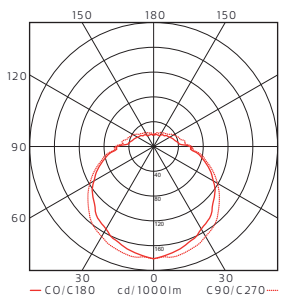

LED info: System power see above. Luminaire Luminous Flux see above. CCT 3000K. SDCM 3. CRI 80

Mounting: In ceiling, 2 m cable and wire.

Connection: Terminal block inside canopy.

Design: Front 2017

8366-1