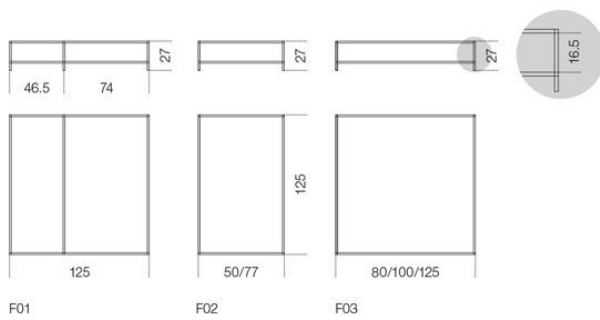

Coffee table with bright stainless steel
structure. 8 mm transparent glass top.
Transparent or painted bottom glass as per
samples in the bright or satin version.

Dimensioni / Sizes

Cm

125 x 125 x 27h

50 x 125 x 27h

77 x 125 x 27h

80 x 80 x 27h

100 x 100 x 27h

125 x 125 x 27h

Inches

F01 49 $\frac{1}{4}$ " x 49 $\frac{1}{4}$ " x 10 $\frac{3}{4}$ "h

F02 19 $\frac{3}{4}$ " x 49 $\frac{1}{4}$ " x 10 $\frac{3}{4}$ "h

F02 30 $\frac{1}{2}$ " x 49 $\frac{1}{4}$ " x 10 $\frac{3}{4}$ "h

F03 31 $\frac{1}{2}$ " x 31 $\frac{1}{2}$ " x 10 $\frac{3}{4}$ "h

F03 39 $\frac{1}{2}$ " x 39 $\frac{1}{2}$ " x 10 $\frac{3}{4}$ "h

F03 49 $\frac{1}{4}$ " x 49 $\frac{1}{4}$ " x 10 $\frac{3}{4}$ "h

Cristallo / Glass