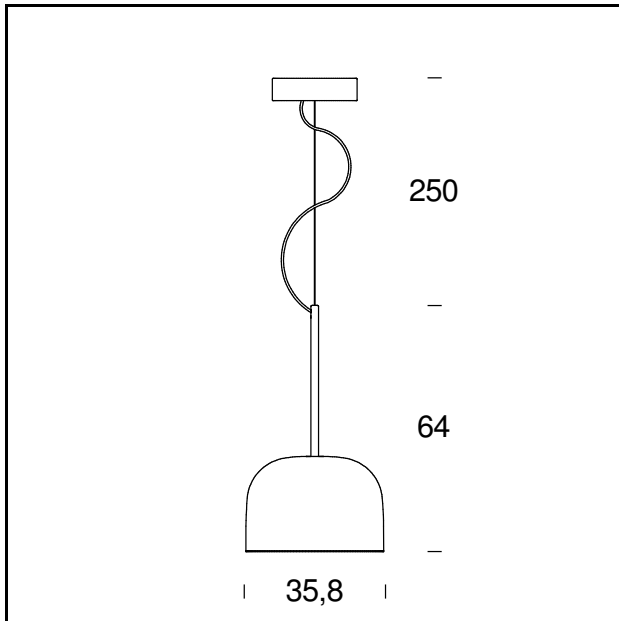

EQUATORE

Gabriele e Oscar Buratti, 2017

The distinguishing feature of Galerie is the diffuser, which is inspired by both aesthetically and functionally by the antique oil lamps of the Belle Époque. Hand-blown in four layers of glass, where the outer and the inner layers are of two different colors, it reads as white when turned off, then as amber once lit. It is also equipped with a leather strap that allows the fixture to be hung in different positions on the structure. In the floor version, the lamp is available for two uses: a reading lamp with one diffuser, to create the ideal atmosphere for reading, and a floor lamp with three diffusers positioned at different heights, for adjustable ambient lighting. The family also includes a wall version. The combination of materials (glass, leather, metal and marble), unprecedented in a lamp, makes the Galerie family particularly rich, and at the same time elegant and balanced. Galerie expresses the memory of days gone by in a contemporary key.

RELATED PRODUCTS

EQUATORE

Table Lamp

EQUATORE

Floor Lamp

TECHNICAL SHEET

MODEL NAME: Equatore

CODE: 4390/0..

DIMENSIONS: Ø 23,8 x 44 + 250

MATERIALS: Glass, metal

COLORS

● Chrome/Grey

● Copper/Pink

BULB: 12W Led (2700K, CRI>90, Lumen 1100)

DIMMER: Dimmer

CERTIFICATIONS AND SYMBOLS:

CE IP20 *Classe II*

MODEL NAME: Equatore

CODE: 4390..

DIMENSIONS: Ø 35,8 x 64 + 250

MATERIALS: Glass, metal

COLORS

● Chrome/Grey

● Copper/Pink