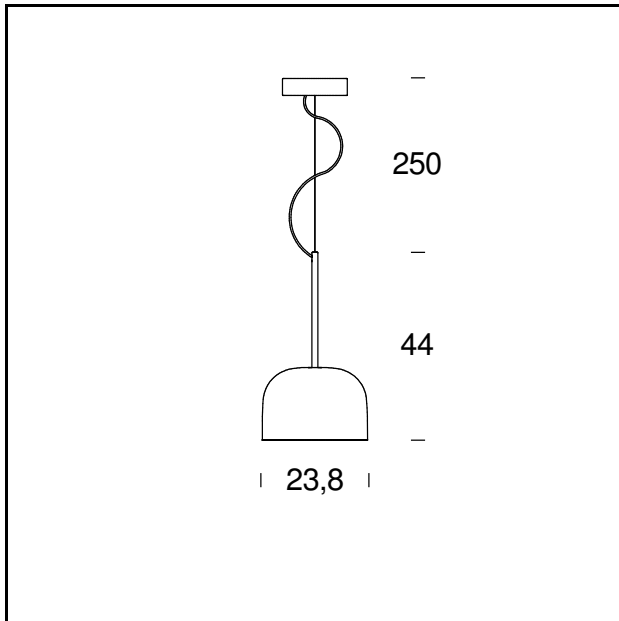

EQUATORE

Gabriele e Oscar Buratti, 2017

The distinguishing feature of Galerie is the diffuser, which is inspired by both aesthetically and functionally by the antique oil lamps of the Belle Époque. Hand-blown in four layers of glass, where the outer and the inner layers are of two different colors, it reads as white when turned off, then as amber once lit. It is also equipped with a leather strap that allows the fixture to be hung in different positions on the structure. In the floor version, the lamp is available for two uses: a reading lamp with one diffuser, to create the ideal atmosphere for reading, and a floor lamp with three diffusers positioned at different heights, for adjustable ambient lighting. The family also includes a wall version. The combination of materials (glass, leather, metal and marble), unprecedented in a lamp, makes the Galerie family particularly rich, and at the same time elegant and balanced. Galerie expresses the memory of days gone by in a contemporary key.

RELATED PRODUCTS

EQUATORE

Table Lamp

EQUATORE

Floor Lamp

TECHNICAL SHEET

MODEL NAME: Equatore

CODE: 4390/0..

DIMENSIONS: Ø 23,8 x 44 + 250

MATERIALS: Glass, metal

COLORS

● Chrome/Grey

● Copper/Pink

BULB: 12W Led (2700K, CRI>90, Lumen 1100)

DIMMER: Dimmer

CERTIFICATIONS AND SYMBOLS:

CE IP20 *Classe II*

MODEL NAME: Equatore

CODE: 4390..

DIMENSIONS: Ø 35,8 x 64 + 250

MATERIALS: Glass, metal

COLORS

● Chrome/Grey

● Copper/Pink