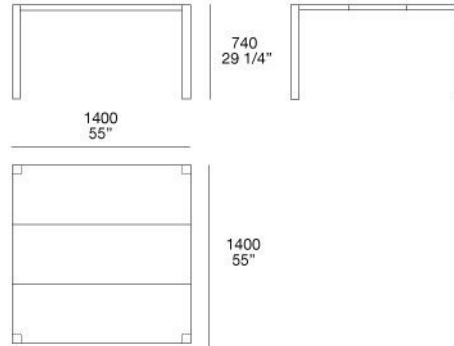

BLADE

R&D VARENNA (2014)

TBL140