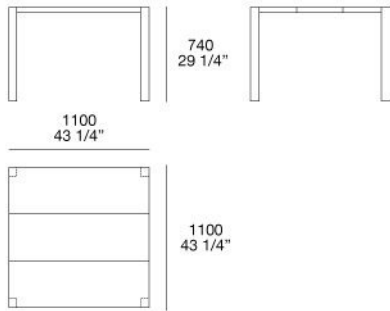

BLADE

R&D VARENNA (2014)

TBL110