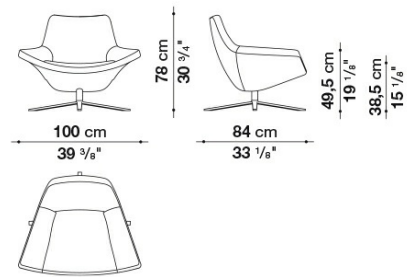

Cover:

fabric or leather

Technical drawings

MP100ADP

MP100ADP

MP100AP

MP100AP

ML100AP

ML100AP

MP100

MP100

ML100

MP63

MP63_1

B&B Italia reserves the right to make technological and aesthetic improvements to its models, including changes to the sizes and materials, without notice. The technical drawings do not define the details of the product. The measurements shown are indicative and may undergo changes. In particular, the dimensions relevant to the padded parts are subject to usage tolerances over time caused by the normal adjustment of the padding. For the specific information, please contact the dealer closest to you.