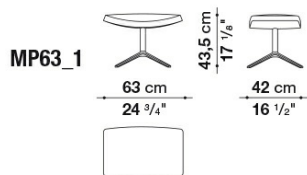

ML100AP

MP100

MP100

ML100

MP63

MP63_1

B&B Italia reserves the right to make technological and aesthetic improvements to its models, including changes to the sizes and materials, without notice. The technical drawings do not define the details of the product. The measurements shown are indicative and may undergo changes. In particular, the dimensions relevant to the padded parts are subject to usage tolerances over time caused by the normal adjustment of the padding. For the specific information, please contact the dealer closest to you.