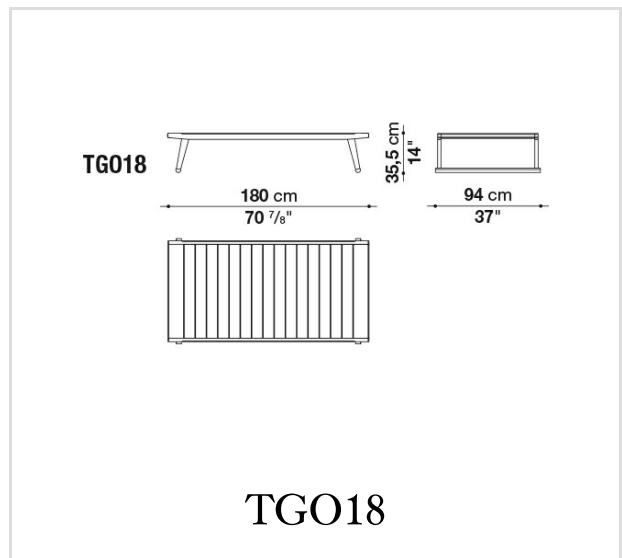

Technical information

Frame:

solid antique grey teakwood

Ferrules:

thermoplastic material

Cover cloth:

polyester on synthetic support

Technical drawings