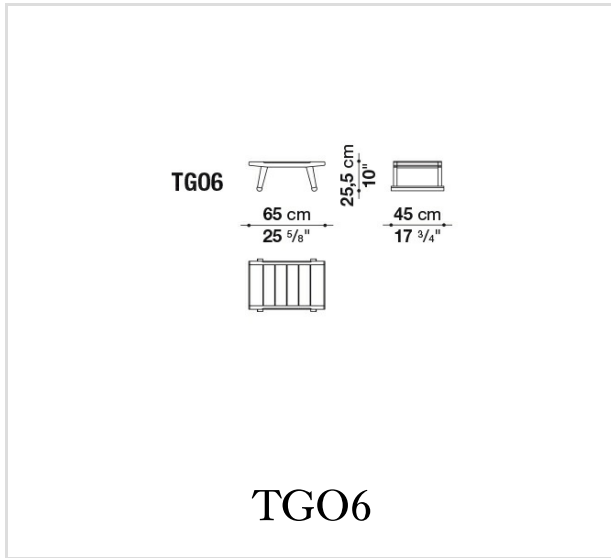

Technical information

Frame:

solid antique grey teakwood

Ferrules:

thermoplastic material

Cover cloth:

polyester on synthetic support

Technical drawings