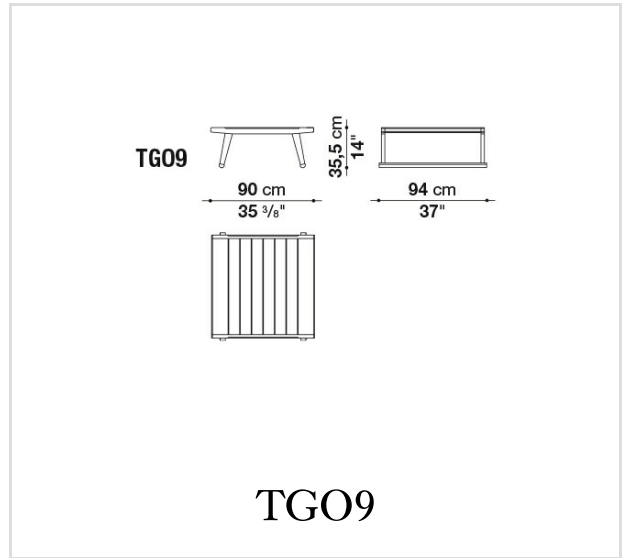

Technical information

Frame:

solid antique grey teakwood

Ferrules:

thermoplastic material

Cover cloth:

polyester on synthetic support

Technical drawings