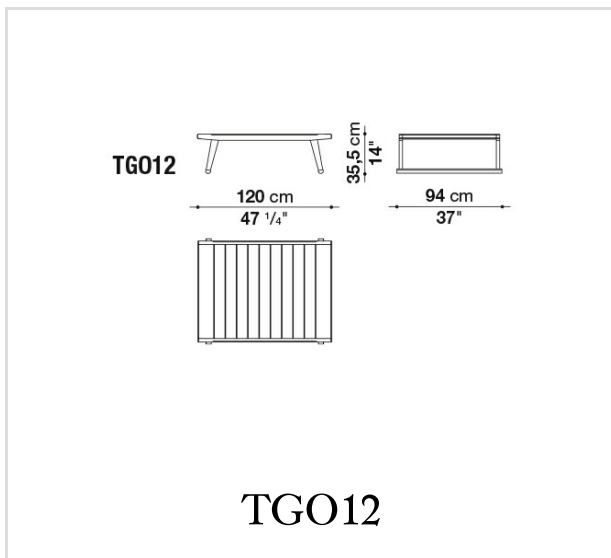

Technical information

Frame:

solid antique grey teakwood

Ferrules:

thermoplastic material

Cover cloth:

polyester on synthetic support

Technical drawings