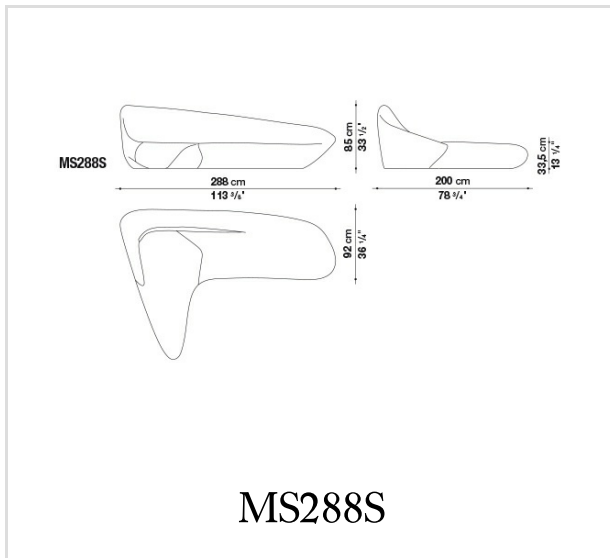

Technical drawings

B&B Italia reserves the right to make technological and aesthetic improvements to its models, including changes to the sizes and materials, without notice. The technical drawings do not define the details of the product. The measurements shown are indicative and may undergo changes. In particular, the dimensions relevant to the padded parts are subject to usage tolerances over time caused by the normal adjustment of the padding. For the specific information, please contact the dealer closest to you.