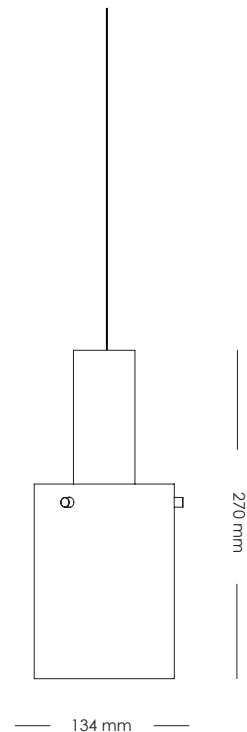

VOLUME 2 PENDANT MEDIUM

	SLATE GREY / BRASS MATTE ART.NO. 411574025		UMBRA GREY / BRASS MATTE ART.NO. 411574026		BLACK / BRASS MATTE ART.NO. 411574005
	SOIL GREY / BRASS MATTE ART.NO. 411574030		WHITE / BRASS SEMI-GLOSSY ART.NO. 411574202		STAINLESS STEEL ART.NO. 411574500

DESIGN SPECS.

PRODUCTION

MATERIALS	IRON, BRASS
CORD	BLACK TEXTILE L: 3900 mm
DIMENSIONS (mm)	SHADE: Ø114 W: 134 H: 270
WEIGHT (kg)	1,3
ENVIRONMENT	INDOOR
DESIGN BY	NICLAS HOFLIN
DESIGN YEAR	2007

ELECTRICAL SPECS.

SWITCH	—
BULB HOLDER	E27
LIGHT SOURCE	PAR 22 - 7W LED DIMMABLE (INCLUDED)
MAX (W)	7W LED
VOLTAGE	230 / 240
CLASS	CLASS 1
IP	IP20

RUBN