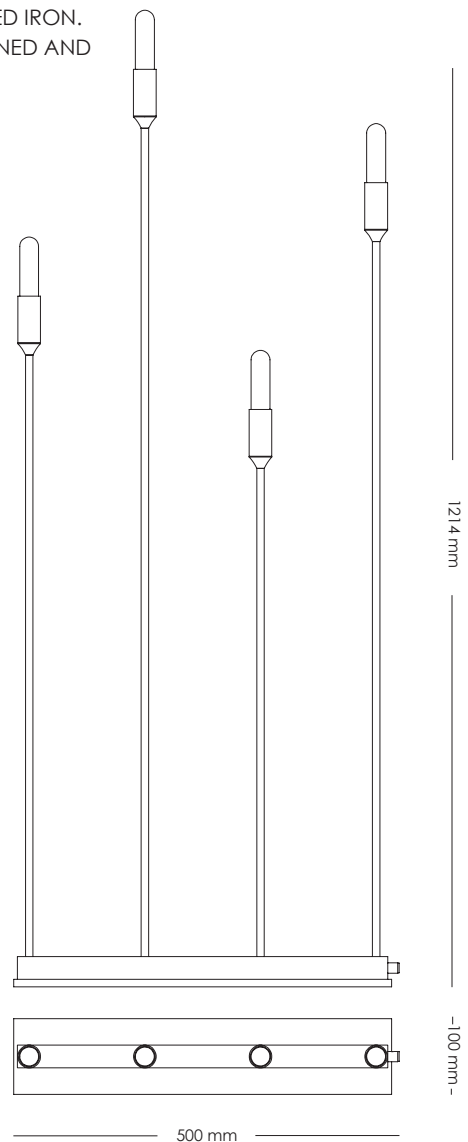

ASTORIA FLOOR

BLACK/ BRASS
MATTE

ART.NO. 2003100001

DESIGN SPECS.

PRODUCTION	THE BASE IS MADE FROM BLACK LACQUERED IRON. THE BRASS PARTS ARE SOLID, BRUSHED, TURNED AND LACQUERED.
MATERIALS	IRON, BRASS
CORD	BLACK TEXTILE L: 1800 mm
DIMENSIONS (mm)	W: 500 H: 1214
WEIGHT (kg)	8,5
ENVIRONMENT	INDOOR
DESIGN BY	NICLAS HOFLIN
DESIGN YEAR	2016

ELECTRICAL SPECS.

SWITCH	DIMMER ON CABLE
BULB HOLDER	E14
LIGHT SOURCE	1,5W LED DIMMABLE
MAX (W)	4 x 1,5W LED
VOLTAGE	230 / 240
CLASS	CLASS 2
IP	IP20

RUBN