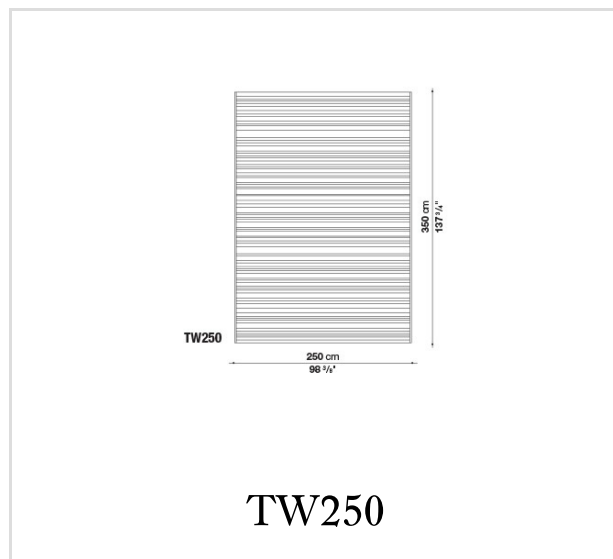

Twist

ACCESSORIES

CR&S

Description

The Twist collection of carpets, designed as a leitmotif between the seats and furnishings, helps to create elegantly versatile outdoor environments through the availability of 6 hues (rope, green, tortora, grey, anthracite and blue) and three standard sizes (rectangular of cm 200 x 300, 250 x 350, 300 x 400). Moreover, the carpets can also be cut to size. They are characterised by a braided structure made using 100% polyolefin carpet yarns, marked by permeability and breathability, which make the products entirely suitable for use outdoors. All the products are reversible.

Technical information

Carpet

braided ropes with dyed Olyna FLYER® fibre

Composition

100% polyolefin

Technical drawings

B&B Italia reserves the right to make technological and aesthetic improvements to its models, including changes to the sizes and materials, without notice. The technical drawings do not define the details of the product. The measurements shown are indicative and may undergo changes. In particular, the dimensions relevant to the padded parts are subject to usage tolerances over time caused by the normal adjustment of the padding. For the specific information, please contact the dealer closest to you.