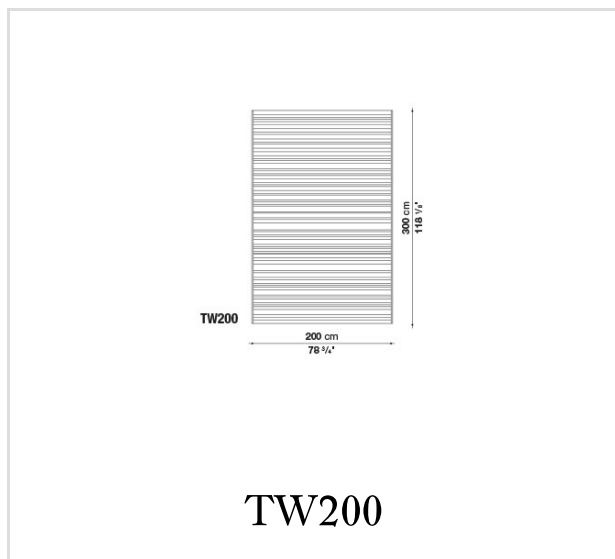

Twist

ACCESSORIES

CR&S

Description

The Twist collection of carpets, designed as a leitmotif between the seats and furnishings, helps to create elegantly versatile outdoor environments through the availability of 6 hues (rope, green, tortora, grey, anthracite and blue) and three standard sizes (rectangular of cm 200 x 300, 250 x 350, 300 x 400). Moreover, the carpets can also be cut to size. They are characterised by a braided structure made using 100% polyolefin carpet yarns, marked by permeability and breathability, which make the products entirely suitable for use outdoors. All the products are reversible.

Technical information

Carpet

braided ropes with dyed Olyna FLYER® fibre

Composition

100% polyolefin

Technical drawings

B&B Italia reserves the right to make technological and aesthetic improvements to its models, including changes to the sizes and materials, without notice. The technical drawings do not define the details of the product. The measurements shown are indicative and may undergo changes. In particular, the dimensions relevant to the padded parts are subject to usage tolerances over time caused by the normal adjustment of the padding. For the specific information, please contact the dealer closest to you.