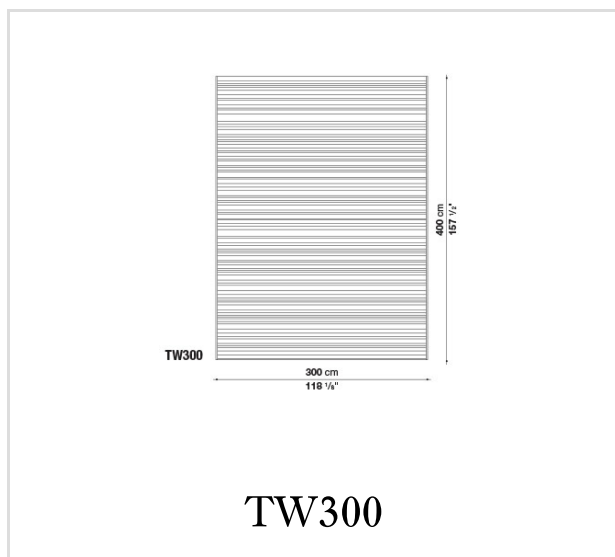

Twist

ACCESSORIES

CR&S

Description

The Twist collection of carpets, designed as a leitmotif between the seats and furnishings, helps to create elegantly versatile outdoor environments through the availability of 6 hues (rope, green, tortora, grey, anthracite and blue) and three standard sizes (rectangular of cm 200 x 300, 250 x 350, 300 x 400). Moreover, the carpets can also be cut to size. They are characterised by a braided structure made using 100% polyolefin carpet yarns, marked by permeability and breathability, which make the products entirely suitable for use outdoors. All the products are reversible.

Technical information

Carpet

braided ropes with dyed Olyna FLYER® fibre

Composition

100% polyolefin

Technical drawings

B&B Italia reserves the right to make technological and aesthetic improvements to its models, including changes to the sizes and materials, without notice. The technical drawings do not define the details of the product. The measurements shown are indicative and may undergo changes. In particular, the dimensions relevant to the padded parts are subject to usage tolerances over time caused by the normal adjustment of the padding. For the specific information, please contact the dealer closest to you.