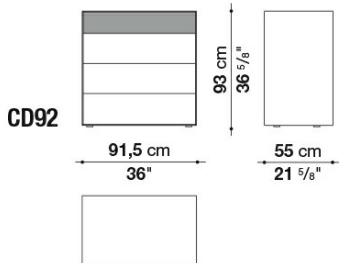

Drawer runners:
TIP-ON fully extractible

Technical drawings

CD52B

CD77

CD90SX

CD90DX

CD120

CD52A