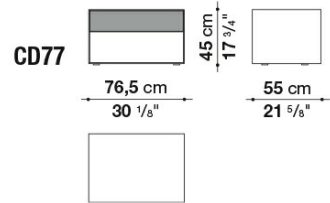

Technical drawings

CD52B

CD77