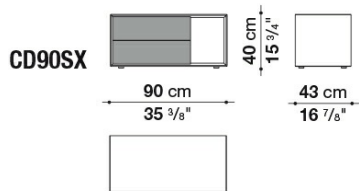

Technical information

Storage unit external frame:
satin painted wood fibre panels

Drawer fronts:
satin or glossy painted wood particles panel

Drawer internal finish:
grey melamine faced wood particles panel

Drawer runners:
TIP-ON fully extractible

Technical drawings

CD52B

CD77

CD90SX

CD90DX

CD120

CD52A