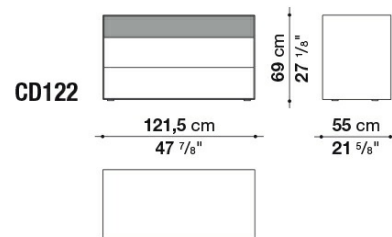

Technical information

Storage unit external frame:
satin painted wood fibre panels

Drawer fronts:
satin or glossy painted wood particles panel

Drawer internal finish:
grey melamine faced wood particles panel

Drawer runners:
TIP-ON fully extractible

Technical drawings

CD52B

CD77

CD90SX

CD90DX

CD120

CD52A

CD92

CD122

CD150

B&B Italia reserves the right to make technological and aesthetic improvements to its models, including changes to the sizes and materials, without notice. The technical drawings do not define the details of the product. The measurements shown are indicative and may undergo changes. In particular, the dimensions relevant to the padded parts are subject to usage tolerances over time caused by the normal adjustment of the padding. For the specific information, please contact the dealer closest to you.