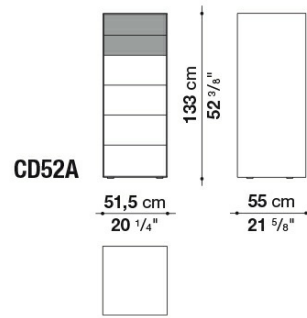

Technical information

Storage unit external frame:
satin painted wood fibre panels

Drawer fronts:
satin or glossy painted wood particles panel

Drawer internal finish:
grey melamine faced wood particles panel

Drawer runners:
TIP-ON fully extractible

Technical drawings

CD52B

CD77

CD90SX

CD90DX

CD120

CD52A

CD92

CD122

CD150

B&B Italia reserves the right to make technological and aesthetic improvements to its models, including changes to the sizes and materials, without notice. The technical drawings do not define the details of the product. The measurements shown are indicative and may undergo changes. In particular, the dimensions relevant to the padded parts are subject to usage tolerances over time caused by the normal adjustment of the padding. For the specific information, please contact the dealer closest to you.