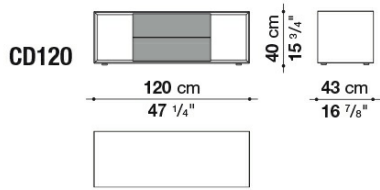

Technical information

Storage unit external frame:
satin painted wood fibre panels

Drawer fronts:
satin or glossy painted wood particles panel

Drawer internal finish:
grey melamine faced wood particles panel

Drawer runners:
TIP-ON fully extractible

Technical drawings

CD52B

CD77

CD90SX

CD90DX

CD120

CD52A

CD92

CD122

CD150

B&B Italia reserves the right to make technological and aesthetic improvements to its models, including changes to the sizes and materials, without notice. The technical drawings do not define the details of the product. The measurements shown are indicative and may undergo changes. In particular, the dimensions relevant to the padded parts are subject to usage tolerances over time caused by the normal adjustment of the padding. For the specific information, please contact the dealer closest to you.