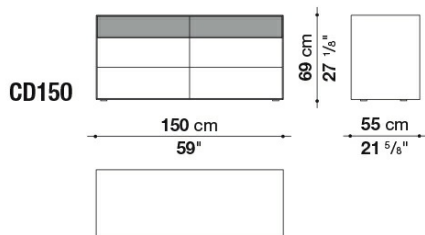

Technical information

Storage unit external frame:
satin painted wood fibre panels

Drawer fronts:
satin or glossy painted wood particles panel

Drawer internal finish:
grey melamine faced wood particles panel

Drawer runners:
TIP-ON fully extractible

Technical drawings

CD52B

CD77

CD90SX

CD90DX

CD120

CD52A

CD92

CD122

CD150

B&B Italia reserves the right to make technological and aesthetic improvements to its models, including changes to the sizes and materials, without notice. The technical drawings do not define the details of the product. The measurements shown are indicative and may undergo changes. In particular, the dimensions relevant to the padded parts are subject to usage tolerances over time caused by the normal adjustment of the padding. For the specific information, please contact the dealer closest to you.