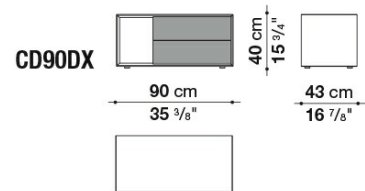

Technical information

Storage unit external frame:
satin painted wood fibre panels

Drawer fronts:
satin or glossy painted wood particles panel

Drawer internal finish:
grey melamine faced wood particles panel

Drawer runners:
TIP-ON fully extractible

Technical drawings

CD52B

CD77

CD90SX

CD90DX

CD120

CD52A