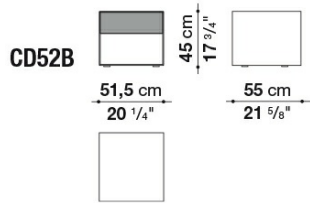

Technical drawings

CD52B