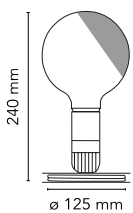

Lampadina

by Achille Castiglioni , 1972

Table lamp providing direct, diffused light. Anodized aluminum base serves to contain excess power cord. Bakelite lamp-holder, painted to match the switch in the orange and black colors. Clear globe lamp is partially sandblasted to diffuse the light.

Mounting	Table
Environment	Indoor
Finish	Black, Orange
Weight	0.3 Kg
Light sources available	1 x LED E27 2W No dim. 2700K Global Sap. 200lm - RF24054
Emergency	Without
Switching	ON/OFF oscillating switch inside the lamp-holder, that can be activated from the outside
Voltage	230V
Power	MAX 5W
Battery	No
Supply included	Yes
Cord Length	2300 mm
Materials	Aluminum
Colors	<ul style="list-style-type: none"> ● F3300000 - Black ● F33000075 - Orange